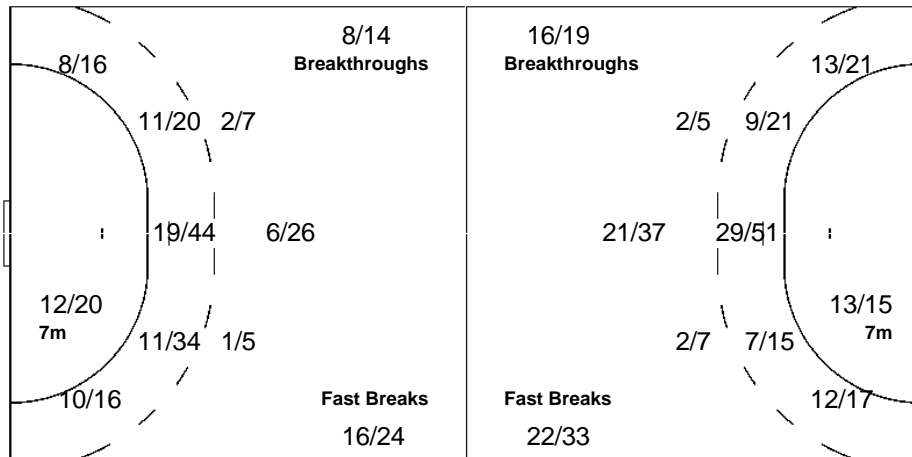

4/13	1/5	1/17
15/44	4/4	11/42
10/32	3/14	4/28

1 SOUZA TORRES J

0/1		0/2
2/6		2/13
1/4		1/10

16 dos SANTOS M

4/12	1/5	1/15
13/38	4/4	9/29
9/28	3/14	3/18

LEGEND	Goals / Shots	%	Efficiency	6m	6-metre Shots	7m	7-metre Shots	9m	9-metre Shots
G/S	Goals / Shots	Wing	Wing Shots	FB	Fast Breaks	BT	Breakthroughs	EX	Exclusions
S/S	Saves / Shots	TF	Technical Faults	ST	Steals	BS	Blocked Shots	TP	Time Played
AS	Assists	RC	Red Cards	n/a	not applicable	PR	Placement	MP	Matches Played
YC	Yellow Cards	QF	Quarterfinal	SF	Semifinal	GM	Gold Medal Match		
PR	Preliminary Round								
2Min	2 Minute Suspensions								