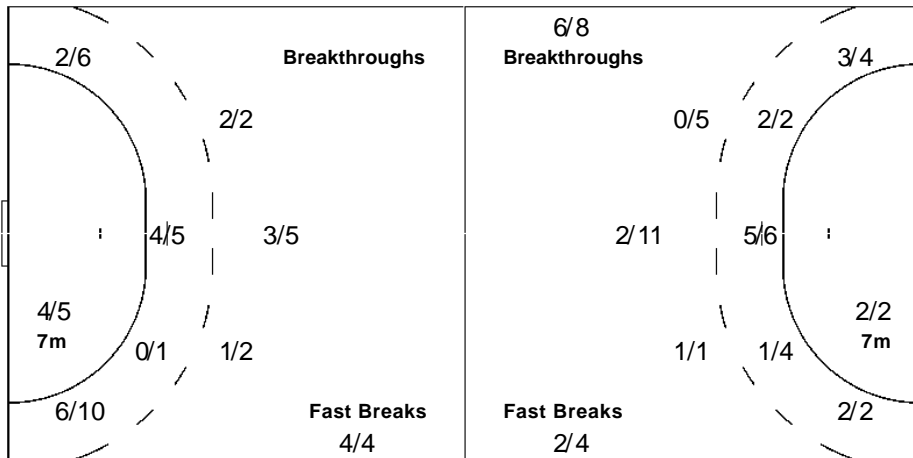

Match Team Statistics

Match No: 65

SWE 26 - 26 SCG
(15-12) (11-14)

Referees: BAUM M / GORALCZYK M (POL)

SWE - Sweden

Shots Distribution

Players

Goals / Shots

2 BOQUIST M

1-Post

3 LINDERS P

4 ARRHENIUS R

5 ANDERSSON K

2/2		1/1

6 KÄLLMAN J

2/3		0/2
1/1		
	1/1	2/2

1-Post

7 FRANZEN M

8 PETTERSSON J

		1/1

2-Missed

9 LÖVGREN S

1/1	2/3	
	0/1	

1-Missed

10 LINDAHL F

1/1		
2/2	0/1	

1-Missed

13 AHLM M

	2/2	
3/3		

14 SEIFERT S

15 LARHOLM J

	1/1	
		1/2
2/2	1/1	0/1

Team

Offence

Defence

Goalkeepers

Goals / Shots

4/5	5/6	0/2
1/1		1/2
9/9	2/4	4/5

4-Missed 2-Post

Saves / Shots

0/4	2/3	0/3
3/4	1/1	3/4
0/3	1/7	0/7

1 SVENSSON T

0/4	2/3	0/3
3/4	1/1	3/4
0/3	1/6	0/5

12 OHLANDER F

	0/1	0/2