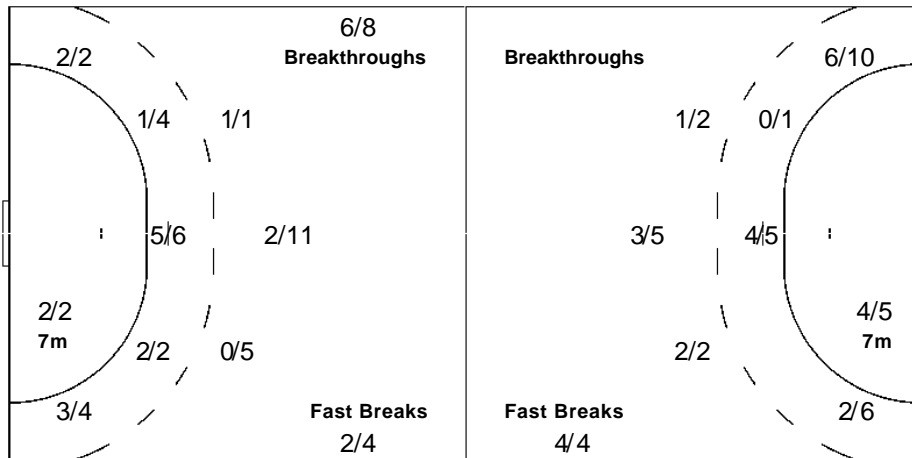

Offence

Defence

Goalkeepers

Goals / Shots

4/4	1/3	3/3
1/4	0/1	1/4
3/3	6/7	7/7

6-Missed 5-Post 2-Blocked

Saves / Shots

1/5	1/6	2/2
0/1		1/2
0/9	2/4	1/5