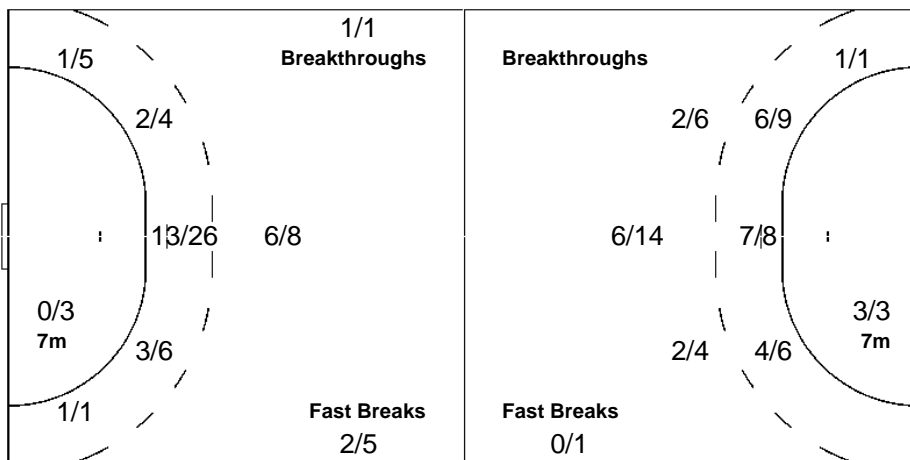

Goals / Shots

1/2	2/2	2/3
3/12	1/1	6/11
9/9	2/2	3/4

6-Missed 3-Post 4-Blocked

Saves / Shots

0/1	1/2	
4/12	2/2	2/8
1/11	1/3	1/4

12 YAFAI M

0/1	1/2	
3/8	1/1	2/4
0/6	1/2	1/3

17 ABDULLA B