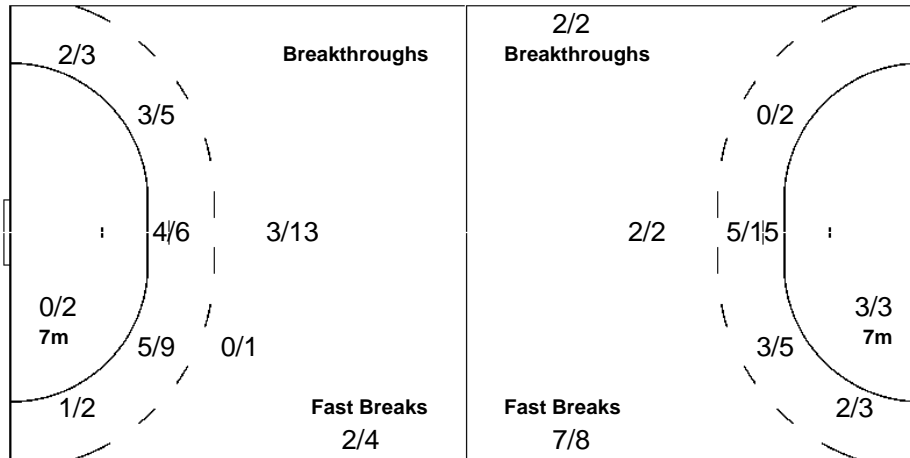

Match Team Statistics

Match No: 35

EGY 24 - 20 BRA
(11-12) (13-8)

Referees: POZEZNIK J / REPENSEK D (SLO)

BRA - Brazil

Shots Distribution

Players

Goals / Shots

2 SOARES A	3 PACHECO F	4 ARAUJO L	5 SANTANA B	6 de SOUZA D	7 RUI R
1/1	0/1				1/1
2-Post	1-Missed		1-Missed 2-Post	1-Blocked	1/1
	2/2		1/1		1/1
	0/1			0/1	1/1
					1/1
					1/1

8 da SILVA D	9 BORTOLINI L	10 GAETA L	13 CARDOSO G	17 HUBNER D	20 SOARES V
1/2		1/1	1/1		0/1
			1/1		0/1
	0/1	1-Missed 1-Post	1-Missed 1-Post	3/3	2/2
	1-Post 1-Blocked		1-Blocked	1-Blocked	

Team

Offence

Defence

Goalkeepers

Goals / Shots

1/2	2/3	0/1
1/3	2/2	3/4
5/7	5/6	1/1

4-Missed 7-Post 5-Blocked

Saves / Shots

		0/1
1/10	3/3	1/10
1/4	0/1	0/1

1 SOUZA TORRES J		
0/1		

16 dos SANTOS M		
		0/1
1/10	3/3	1/10
1/3	0/1	0/1

LEGEND

G/S	Goals / Shots	%	Efficiency	6m	6-metre Shots	7m	7-metre Shots	9m	9-metre Shots
S/S	Saves / Shots	Wing	Wing Shots	FB	Fast Breaks	BT	Breakthroughs	EX	Exclusions
AS	Assists	TF	Technical Faults	ST	Steals	BS	Blocked Shots	TP	Time Played
YC	Yellow Cards	RC	Red Cards	n/a	not applicable	2Min	2 Minute Suspensions		
+	2 Minute + 2 Minute Suspensions