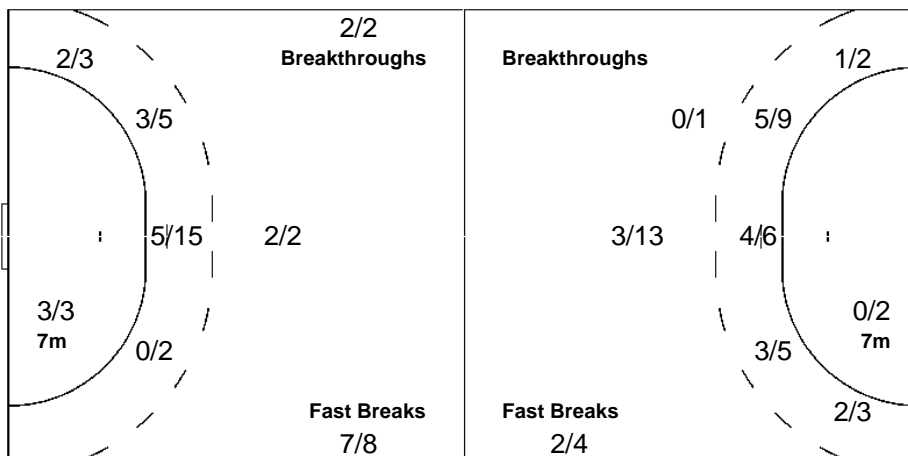

Team

Offence

Defence

Goalkeepers

Goals / Shots

		1/1
9/10	0/3	9/10
3/4	1/1	1/1
2-Missed	2-Post	6-Blocked

Saves / Shots

1/2	1/3	1/1
2/3	0/2	1/4
2/7	1/6	0/1