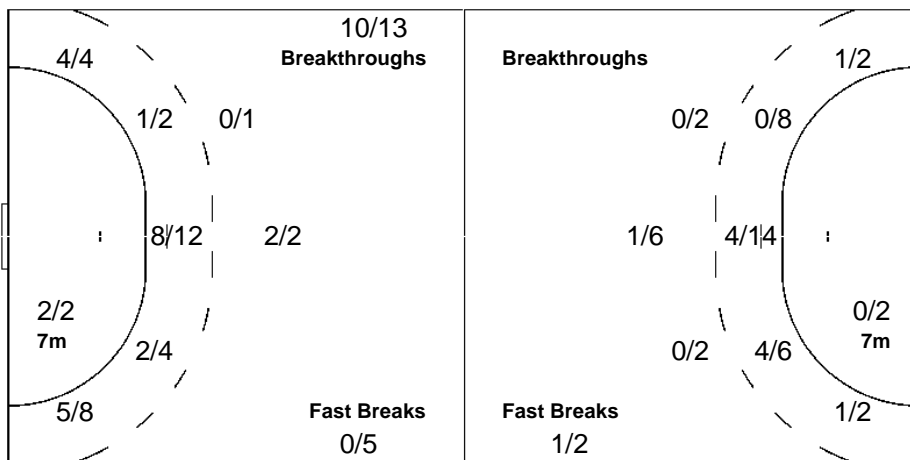

**Team**

**Offence**

**Defence**

**Goalkeepers**

Goals / Shots

Saves / Shots

3/3	1/1	5/5
6/13		12/15
3/3		4/4

4-Missed 4-Post 1-Blocked