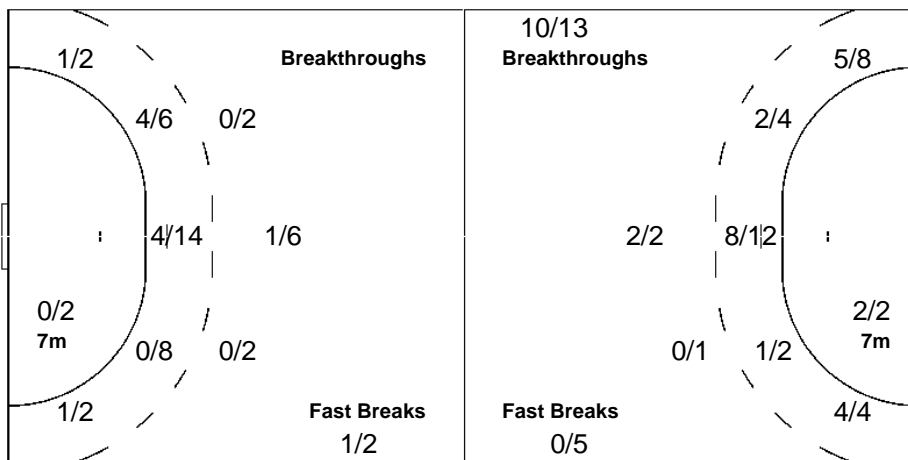

**Team**

**Offence**

**Defence**

**Goalkeepers**

Goals / Shots

Saves / Shots

0/3	3/3	1/4
0/3	0/2	1/1
4/7	0/3	3/5
5-Missed	4-Post	6-Blocked

0/3	0/1	0/5
7/13		3/15
0/3		0/4

1 SOUZA TORRES J

		0/2
2/3		0/7
		0/3

16 dos SANTOS M

0/3	0/1	0/3
5/10		3/8
0/3		0/1

<b>LEGEND</b>							
<b>G/S</b> Goals / Shots	<b>%</b> Efficiency	<b>6m</b> 6-metre Shots	<b>7m</b> 7-metre Shots	<b>9m</b> 9-metre Shots			
<b>S/S</b> Saves / Shots	<b>Wing</b> Wing Shots	<b>FB</b> Fast Breaks	<b>BT</b> Breakthroughs	<b>EX</b> Exclusions			
<b>AS</b> Assists	<b>TF</b> Technical Faults	<b>ST</b> Steals	<b>BS</b> Blocked Shots	<b>TP</b> Time Played			
<b>YC</b> Yellow Cards	<b>RC</b> Red Cards	<b>n/a</b> not applicable	<b>2Min</b> 2 Minute Suspensions				
<b>+</b> 2 Minute + 2 Minute Suspensions							