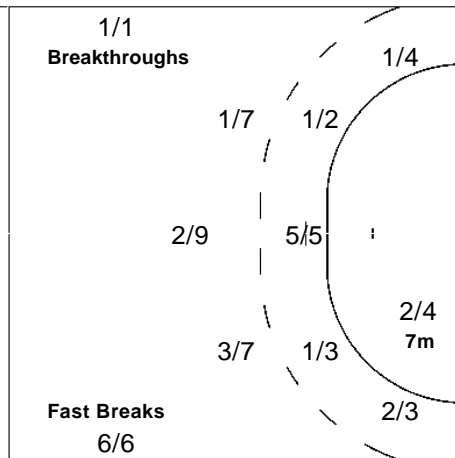

Defence

Goalkeepers

Saves / Shots

3/3	0/1	1/1
0/3		
6/17	1/3	6/14

1 TSUBONE T

2/2	0/1	
0/2		
4/8	0/1	5/10

12 TAKAGI T

1/1		1/1
0/1		
2/9	1/2	1/4

LEGEND

G/S	Goals / Shots	%	Efficiency	6m	6-metre Shots	7m	7-metre Shots	9m	9-metre Shots
S/S	Saves / Shots	Wing	Wing Shots	FB	Fast Breaks	BT	Breakthroughs	EX	Exclusions
AS	Assists	TF	Technical Faults	ST	Steals	BS	Blocked Shots	TP	Time Played
YC	Yellow Cards	RC	Red Cards	n/a	not applicable	2Min	2 Minute Suspensions		
+	2 Minute + 2 Minute Suspensions