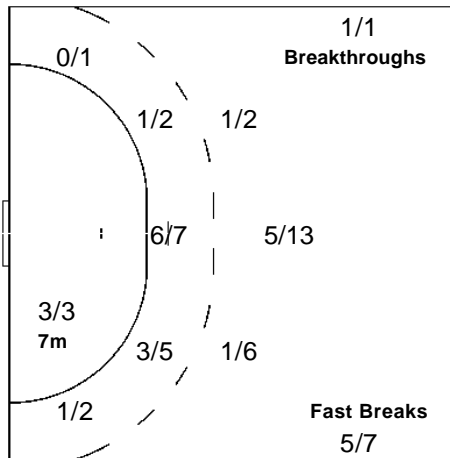

Match Team Statistics

Match No: 32

ARG 25 - 27 JPN
(13-11) (12-16)

Referees: LAUREN H / NIELSEN J (DEN)

JPN - Japan

Shots Distribution

Players

Goals / Shots

2 MATSUBAYASHI K

		1/1
		1/1

3 SHIMOKAWA M

		1/1
		1/3

1-Missed

4 TOYODA K

	1/1		1/1

1-Blocked

5 NOMURA H

6 HIGASHI N

	2/2		

1-Blocked

7 MYAZAKI D

			3/3
			0/3
	2/3		1/2

1-Missed

2-Blocked

9 NAGASHIMA H

			1/1

11 NAKAGAWA Y

	1/1	2/2	2/2

1-Blocked

13 HAGA T

1-Blocked

14 TANAKA M

		1/1	

1-Missed

19 YAMAGUCHI O

	0/1		

1/1

2/2

20 TABA Y

			0/1
			1/2
	3/3	0/1	

2-Blocked

Team

Goals / Shots

0/1	1/1	4/4
2/4	0/1	3/8
8/9	3/3	6/7

3-Missed

8-Blocked

Offence