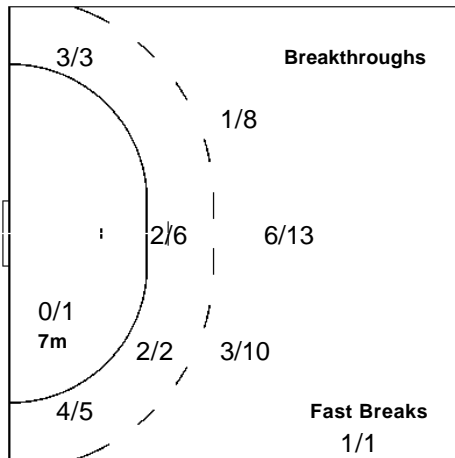

Match Team Statistics

Match No: 8

ESP 41 - 22 JPN
(21-14) (20-8)

Referees: BORD G / BUY O (FRA)

JPN - Japan

Shots Distribution

Players

Goals / Shots

3 SHIMOKAWA M

		1/1
1/1		

4 TOYODA K

1/1	1/1	

5 NOMURA H

		0/1
		0/1
		1/1

6 HIGASHI N

1/1		

1-Missed

7 MIYAZAKI D

1/2	0/3	
1/1		

1-Blocked

9 NAGASHIMA H

		1/1

11 NAKAGAWA Y

0/2	1/1	
	1/3	2/2

1-Missed

13 HAGA T

14 TANAKA M

		0/1
		0/1
		1/1

15 SUGIYAMA Y

		1/1

19 YAMAGUCHI O

1/3	0/1	
1/1	1/1	1/1

1-Missed

20 TABA Y

0/1		
1/2	0/2	0/1
1/1		1/2

1-Missed 1-Post

Team

Goals / Shots

0/1	0/1	0/1
4/11	2/9	1/2
5/5	5/7	5/6

4-Missed 1-Post 1-Blocked

Offence