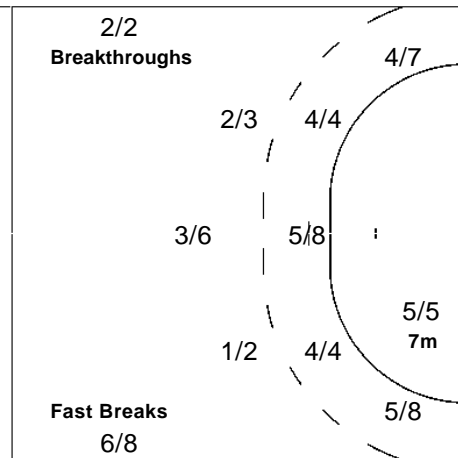

Defence

Goalkeepers

Saves / Shots

1/5	1/3	1/7
1/4		2/3
0/13	1/5	2/10

1 TSUBONE T

0/3	0/2	0/4
0/2		2/2
0/1	1/3	0/6

12 TAKAGI T

1/2	1/1	1/3
1/2		0/1
0/12	0/2	2/4

LEGEND

G/S Goals / Shots	% Efficiency	6m 6-metre Shots	7m 7-metre Shots	9m 9-metre Shots
S/S Saves / Shots	Wing Wing Shots	FB Fast Breaks	BT Breakthroughs	EX Exclusions
AS Assists	TF Technical Faults	ST Steals	BS Blocked Shots	TP Time Played
YC Yellow Cards	RC Red Cards	n/a not applicable	2Min 2 Minute Suspensions	
+ 2 Minute + 2 Minute Suspensions