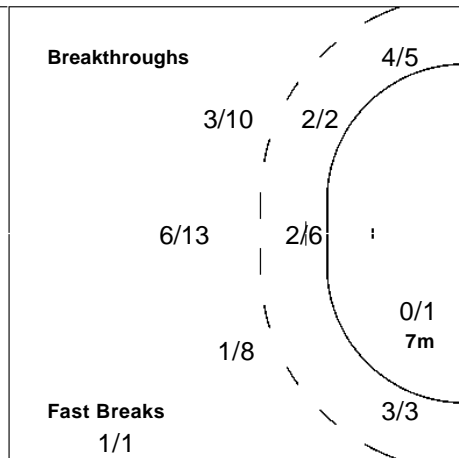

Goals / Shots

4/5	2/3	6/7
3/4		1/3
13/13	4/5	8/10

7-Post

Offence

Defence

Goalkeepers

Saves / Shots

1/1	1/1	1/1
7/11	7/9	1/2
0/5	2/7	1/6