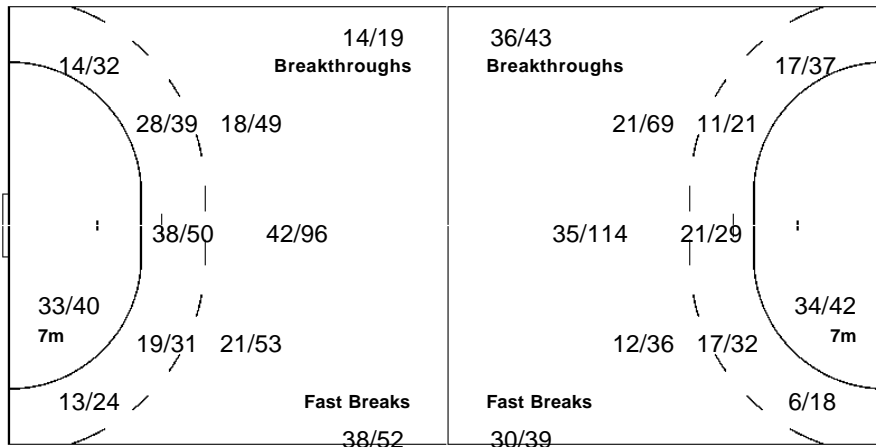

4/42	10/12	12/33
15/29	23/24	14/28
15/86	15/28	12/78

1 ENGLERT S

1/25	9/11	9/18
10/19	10/10	8/15
9/54	10/18	8/39

12 GRÄFER A

0/3	1/1	0/1
1/4	10/10	2/5
0/15	2/4	1/16

16 WOLTERING C

3/14		3/14
4/6	3/4	4/8
6/17	3/6	3/23

<b>LEGEND</b>									
<b>G/S</b>	Goals / Shots	<b>%</b>	Efficiency	<b>6m</b>	6-metre Shots	<b>7m</b>	7-metre Shots	<b>9m</b>	9-metre Shots
<b>S/S</b>	Saves / Shots	<b>Wing</b>	Wing Shots	<b>FB</b>	Fast Breaks	<b>BT</b>	Breakthroughs	<b>EX</b>	Exclusions
<b>AS</b>	Assists	<b>TF</b>	Technical Faults	<b>ST</b>	Steals	<b>BS</b>	Blocked Shots	<b>TP</b>	Time Played
<b>YC</b>	Yellow Cards	<b>RC</b>	Red Cards	<b>n/a</b>	not applicable	<b>PR</b>	Placement	<b>MP</b>	Matches Played
<b>PR</b>	Preliminary Round	<b>QF</b>	Quarterfinal	<b>SF</b>	Semifinal	<b>GM</b>	Gold Medal Match		
<b>2Min</b>	2 Minute Suspensions								