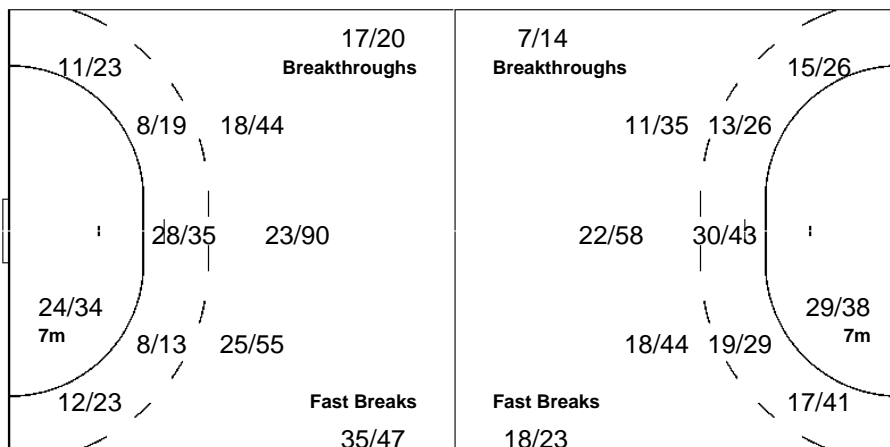

Shots Distribution

Players

Goals / Shots

3 LAMBERT S	4 KAMTO NJITAM N	5 GOUDJO A	6 SPINER A	9 BAUDOIN P	10 HERBRECHT S	13 WENDLING I
1/2	2/2	1/1	3/5	1/1	5/7	2/2
1/1	1/1	1/1	0/2	0/1	1/6	1/1
4/5	2/2	1/1	4/5	3/3	5/5	0/1
4-Blocked	3-Missed	1-Blocked	9/16	2/3	3/6	1/1
			13/16	10/11	7/7	3/3
			7-Missed	3-Post	2-Missed	2-Post
			5-Blocked		3-Missed	8-Post
					10-Blocked	1-Missed
						4-Post
14 KORFANTY M	15 LEGENTY S	17 DEMANGEON S	18 GOMIS A	19 VANPARYS-TORRES C	20 TERVEL R	
5/6	2/2	8/11	1/2	0/1		3/4
0/3	1/1	1/1	0/1	0/2		1/3
1/1	0/1	1/4	2/3	1/2		
2/2	2/3	0/4	1/3	0/4		
3/4	4/4	4/4	8/11	5/8		
3-Missed	8-Missed	3-Missed	3-Missed	2-Missed	1-Missed	
1-Post	2-Post	5-Post	3-Post		3-Post	
4-Blocked	2-Blocked		5-Blocked			

Team

Offence

Defence

Goalkeepers

Goals / Shots

Saves / Shots

30/40	3/10	23/30
20/43	2/18	12/23
64/73	10/14	48/57
36-Missed	31-Post	31-Blocked

13/41	3/8	12/44
11/35	37/39	9/25
13/67	11/15	4/38