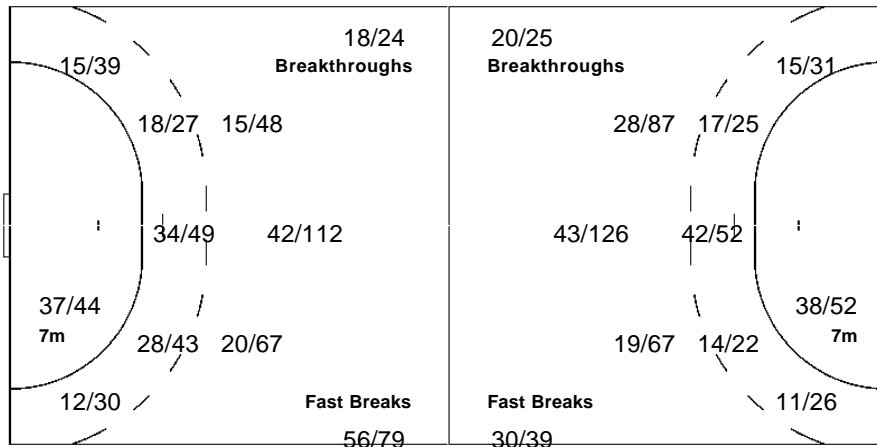

13/29	9/19	18/42
7/22	35/37	15/26
10/99	21/46	17/102

12 MORTENSEN K		
2/4	4/5	4/16
1/3	11/12	8/16
2/35	10/15	11/44

16 SCHMIDT R		
11/25	5/14	14/26
6/19	24/25	7/10
8/64	11/31	6/57

<b>LEGEND</b>	<b>G/S</b> Goals / Shots	<b>%</b> Efficiency	<b>6m</b> 6-metre Shots	<b>7m</b> 7-metre Shots	<b>9m</b> 9-metre Shots
<b>S/S</b> Saves / Shots	<b>Wing</b> Wing Shots	<b>FB</b> Fast Breaks	<b>BT</b> Breakthroughs	<b>EX</b> Exclusions	
<b>AS</b> Assists	<b>TF</b> Technical Faults	<b>ST</b> Steals	<b>BS</b> Blocked Shots	<b>TP</b> Time Played	
<b>YC</b> Yellow Cards	<b>RC</b> Red Cards	<b>n/a</b> not applicable	<b>PR</b> Placement	<b>MP</b> Matches Played	
<b>PR</b> Preliminary Round	<b>QF</b> Quarterfinal	<b>SF</b> Semifinal	<b>GM</b> Gold Medal Match		
<b>2Min</b> 2 Minute Suspensions					