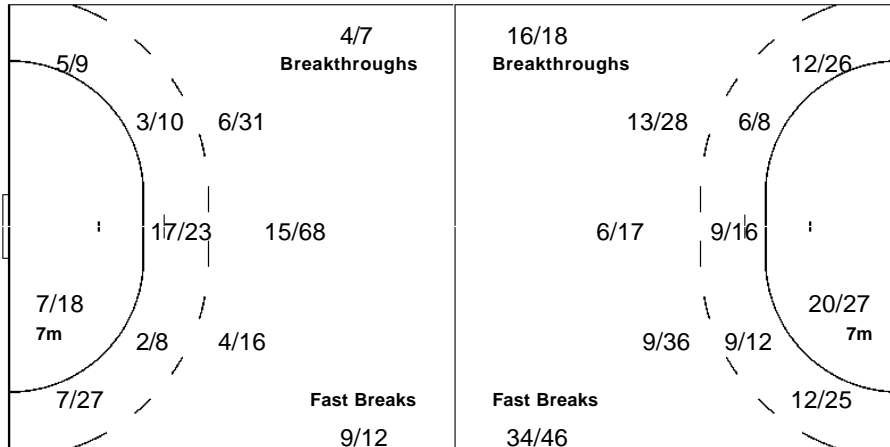

Team

Offence

Defence

Goalkeepers

Goals / Shots

Saves / Shots

18/25	1/4	15/29
9/16	5/31	1/4
14/23	2/5	13/17

46-Missed 13-Post 15-Blocked

4/15	3/8	8/29
10/15	12/14	7/17
3/54	7/9	10/53

1 MENA M

0/1		1/3
1/2	1/1	
1/5		1/7

12 KOGAN V

4/14	3/8	7/26
9/13	11/13	7/17
2/49	7/9	9/46

<b>LEGEND</b>	<b>G/S</b> Goals / Shots	<b>%</b> Efficiency	<b>6m</b> 6-metre Shots	<b>7m</b> 7-metre Shots	<b>9m</b> 9-metre Shots
<b>S/S</b> Saves / Shots	<b>Wing</b> Wing Shots	<b>FB</b> Fast Breaks	<b>BT</b> Breakthroughs	<b>EX</b> Exclusions	
<b>AS</b> Assists	<b>TF</b> Technical Faults	<b>ST</b> Steals	<b>BS</b> Blocked Shots	<b>TP</b> Time Played	
<b>YC</b> Yellow Cards	<b>RC</b> Red Cards	<b>n/a</b> not applicable	<b>PR</b> Placement	<b>MP</b> Matches Played	
<b>PR</b> Preliminary Round	<b>QF</b> Quarterfinal	<b>SF</b> Semifinal	<b>GM</b> Gold Medal Match		
<b>2Min</b> 2 Minute Suspensions					