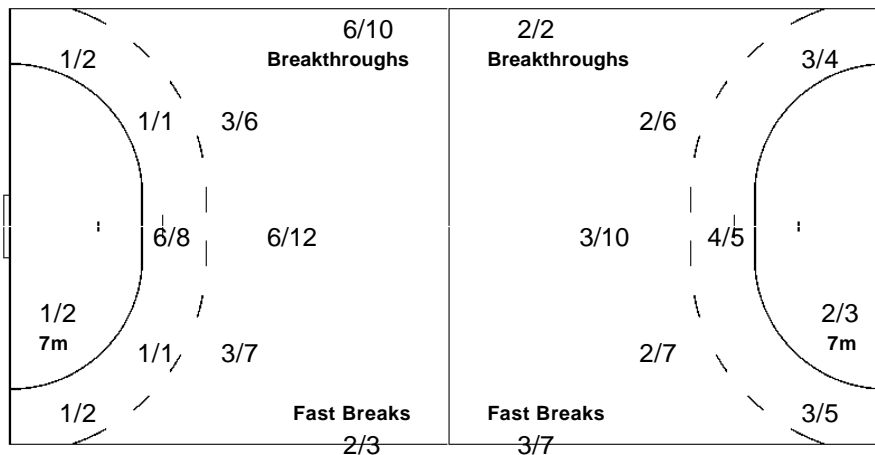

1/2		
		1/1
4/4	0/1	1/1

1-Blocked

Team

Goals / Shots

2/4	0/2	4/6
2/3	0/2	3/5
10/10	0/2	10/10

4-Missed 2-Post 4-Blocked

Offence

Defence