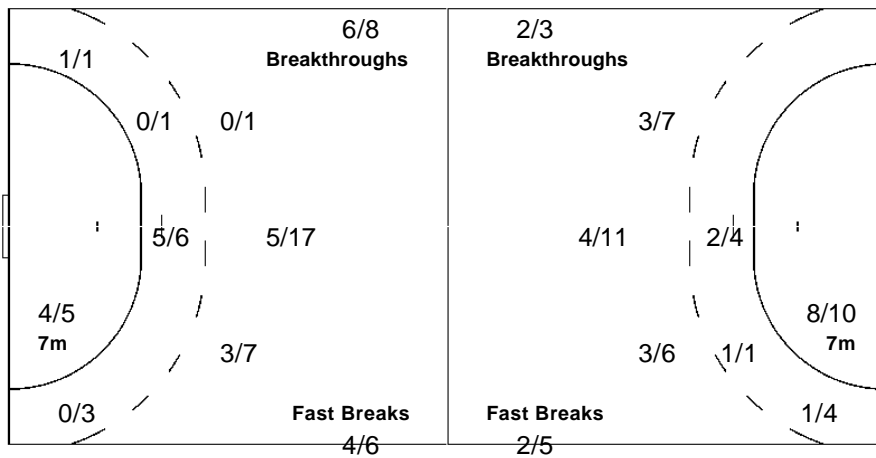

Ice Palace

XVIIth Women's World Championship 2005

WOMEN

SUN 18 DEC 2005
12:00

Classification 5-6

Match Team Statistics

Match No: 82

NED 28 - 26 GER
(17-12) (11-14)

Referees: GARDINOVACKI Z / MARIC B (SCG)

NED - Netherlands

Shots Distribution

Players

Goals / Shots

4 ROELOFSEN D

	0/1	
1/1		

1-Post

5 MULDER S

3/3		0/1
1/1		

1-Post 1-Blocked

7 van der KOELEN E

1-Missed

9 HILSTER J

1/1		0/1
		1/2
		1/1

2-Post

10 PAAP A

11 GROOT A

		0/1

12 LAMEIN D

1/1		
2/2		1/1
1/1		2/2

13 BURGERS N

		0/1
1/1		2/2

1-Post

15 VISSER M

0/1		1/2
1/1		

1-Blocked

17 PUSIC I

		0/1
		1/4

1-Missed

18 HOFMAN S

1/2		

1-Post 2-Blocked

19 van der WISSEL P

		1/1
0/1		2/2
0/2		3/3

1-Blocked

Team

Offence

Defence

Goalkeepers

Goals / Shots

5/5	0/1	1/4
4/7		5/9
4/6		9/12

1-Missed 5-Post 5-Blocked

Saves / Shots

2/8	1/2	1/5
3/4	1/1	0/2
2/9		2/7

2 TIENSTRA J

		0/1
0/1		

3 KLIJN D

2/8	1/2	1/4
3/3	1/1	0/2
2/9		2/7