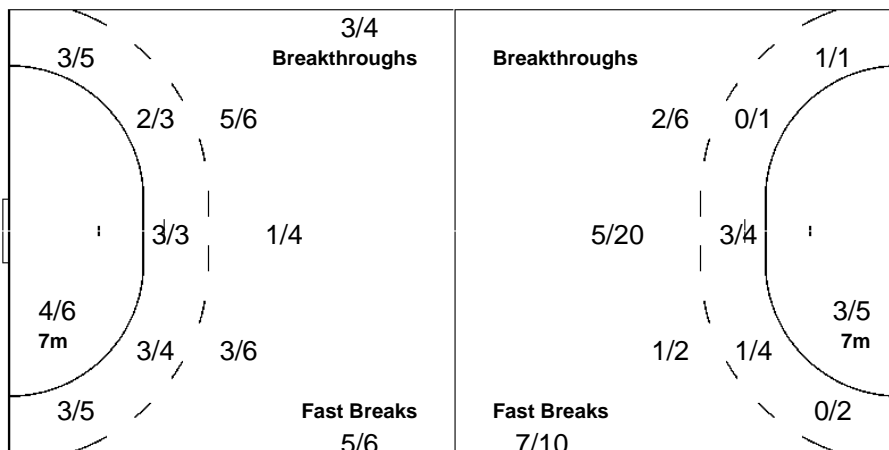

Team

Offence

Defence

Goalkeepers

Goals / Shots

Saves / Shots

3/4	1/1	3/3
5/5	1/4	6/8
11/12	1/2	4/4

3-Missed 5-Post 1-Blocked