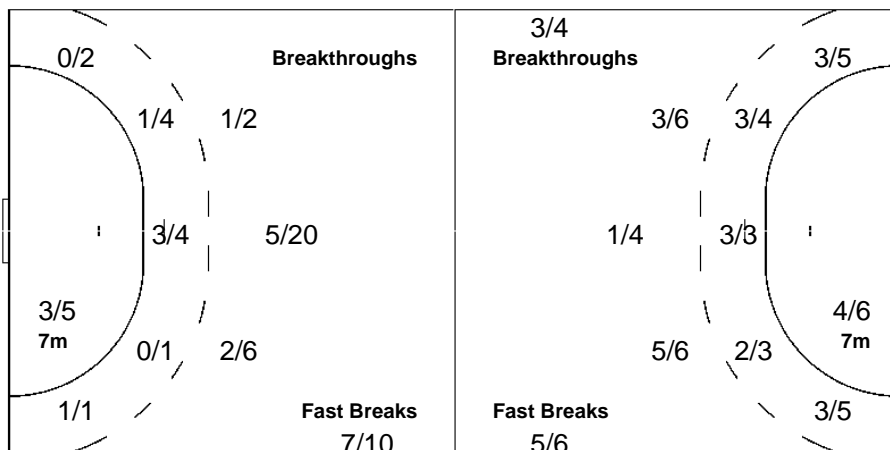

Team

Offence

Defence

Goalkeepers

Goals / Shots

5/6	2/3
5/9	0/1 2/4
3/5	6/8

6-Missed 5-Post 8-Blocked

Saves / Shots