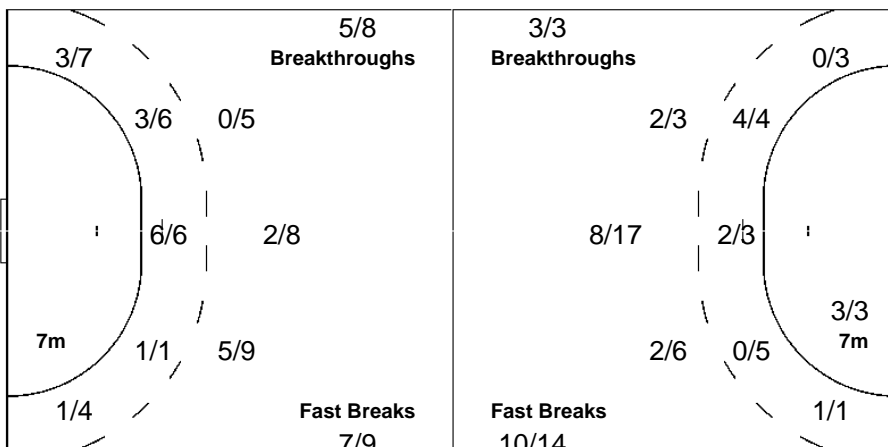

Team

Offence

Defence

Goalkeepers

Goals / Shots

	2/2	
	1/12	2/4
13/14	2/4	13/13
8-Missed	2-Post	4-Blocked

Saves / Shots

0/1	3/6	1/5
0/2		3/5
0/8	8/12	2/13