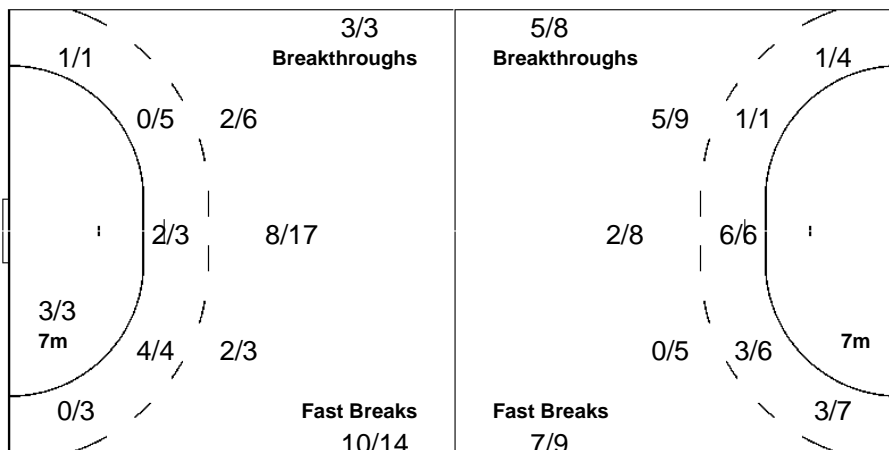

Team

Offence

Defence

Goalkeepers

Goals / Shots

Saves / Shots

1/1	3/6	4/5
2/2		2/5
8/8	4/12	11/13

4-Missed 1-Post 5-Blocked