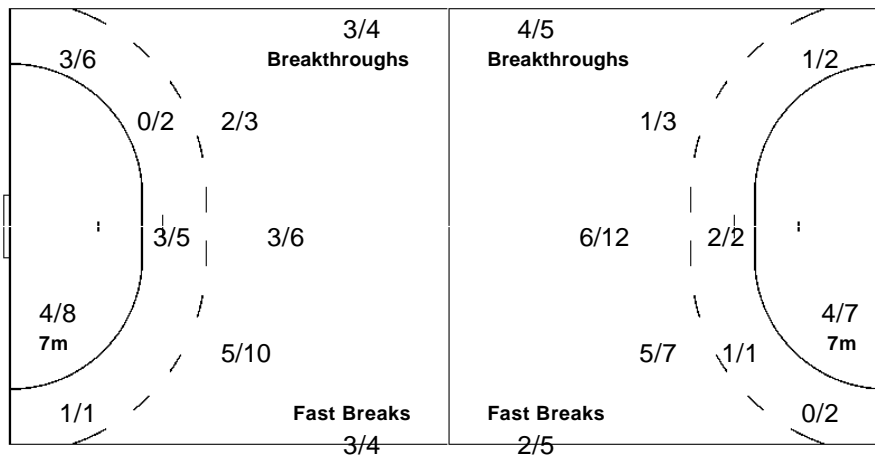

4-Missed 2-Post 2-Blocked

Offence

Defence

Goalkeepers

Saves / Shots

3/5	1/3	3/5
0/2	1/1	3/7
2/10		0/6

12 SUGAR T

1/1	0/1	1/1
0/1		1/2
1/1		0/2