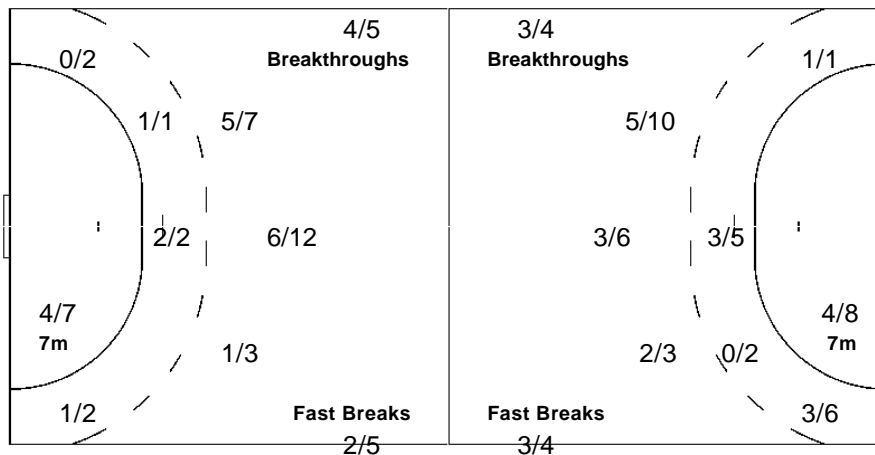

0/1		

1-Post

Team

Goals / Shots

2/5	2/3	2/5
2/2	0/1	4/7
8/10		6/6

5-Missed 1-Post 3-Blocked

Offence

Defence