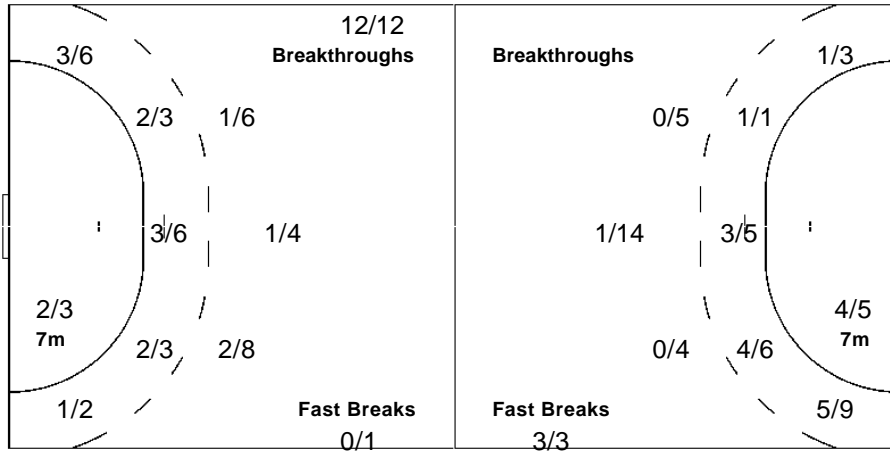

Team

Offence

Defence

Goalkeepers

Goals / Shots

Saves / Shots

2/2		2/4
0/2	0/1	0/1
15/19	0/2	10/12

5-Missed 3-Post 3-Blocked