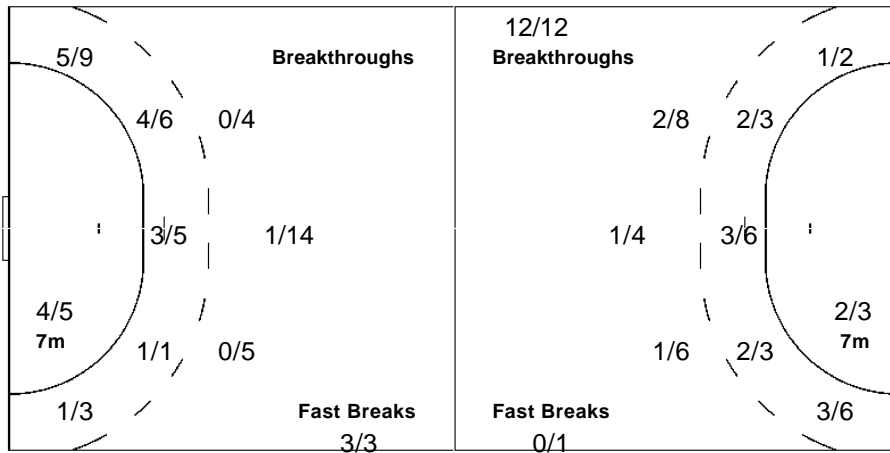

0/2		2/4
2/2	1/1	1/1
4/19	2/2	2/12

1 KOLESNIK O		
0/2		2/4
2/2	1/1	1/1
4/19	2/2	2/12

12 RADONCIK S		

16 ANDREJEVA T		

LEGEND									
G/S	Goals / Shots	%	Efficiency	6m	6-metre Shots	7m	7-metre Shots	9m	9-metre Shots
S/S	Saves / Shots	Wing	Wing Shots	FB	Fast Breaks	BT	Breakthroughs	EX	Exclusions
AS	Assists	TF	Technical Faults	ST	Steals	BS	Blocked Shots	TP	Time Played
YC	Yellow Cards	RC	Red Cards	n/a	not applicable	2Min	2 Minute Suspensions		
+	2 Minute + 2 Minute Suspensions								