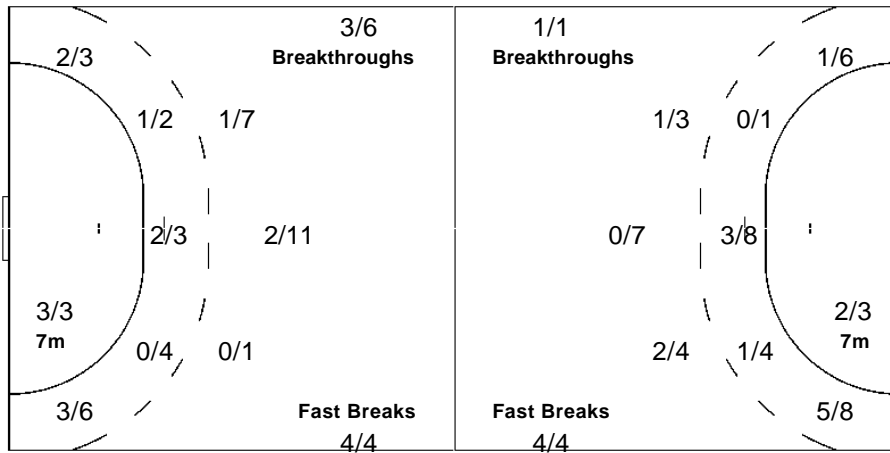

Team

Offence

Defence

Goalkeepers

Goals / Shots

Saves / Shots

4/7	0/1	1/4
1/3	0/1	
7/10	0/1	8/10

4-Missed 6-Post 3-Blocked