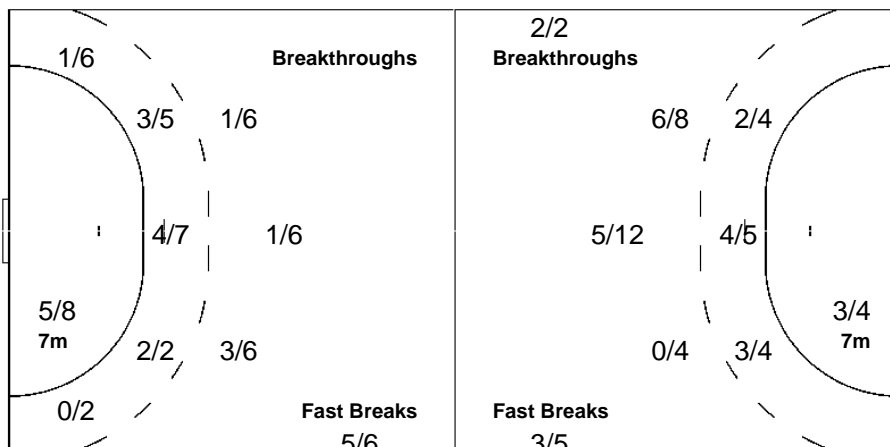

Team

Offence

Defence

Goalkeepers

Goals / Shots

3/4	0/2	5/6
0/1	0/3	2/2
10/17	1/4	4/5

5-Missed 2-Post 3-Blocked

Saves / Shots