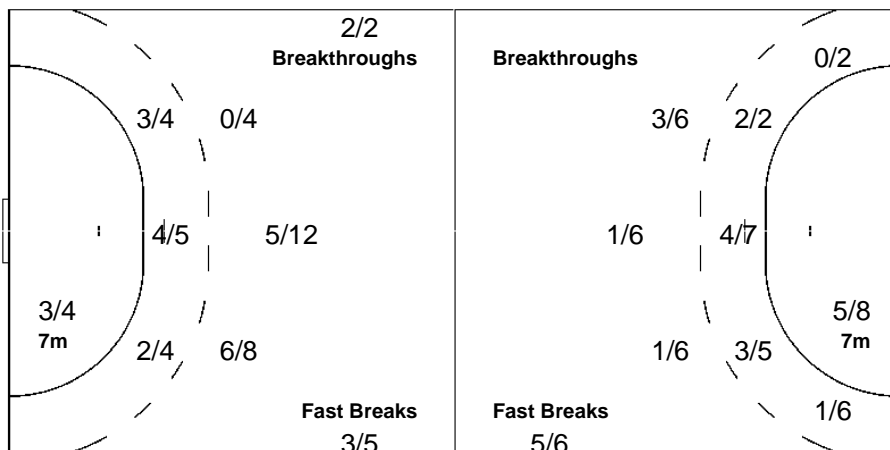

1/4	2/2	1/6
1/1	3/3	0/2
7/17	3/4	1/5

1 RUSNATCHENKO N

1/4	2/2	1/6
1/1	3/3	0/2
7/16	3/4	1/5

12 HERBST E

16 BLAZEK P

0/1		

LEGEND

G/S Goals / Shots	% Efficiency	6m 6-metre Shots	7m 7-metre Shots	9m 9-metre Shots
S/S Saves / Shots	Wing Wing Shots	FB Fast Breaks	BT Breakthroughs	EX Exclusions
AS Assists	TF Technical Faults	ST Steals	BS Blocked Shots	TP Time Played
YC Yellow Cards	RC Red Cards	n/a not applicable	2Min 2 Minute Suspensions	
+ 2 Minute + 2 Minute Suspensions				