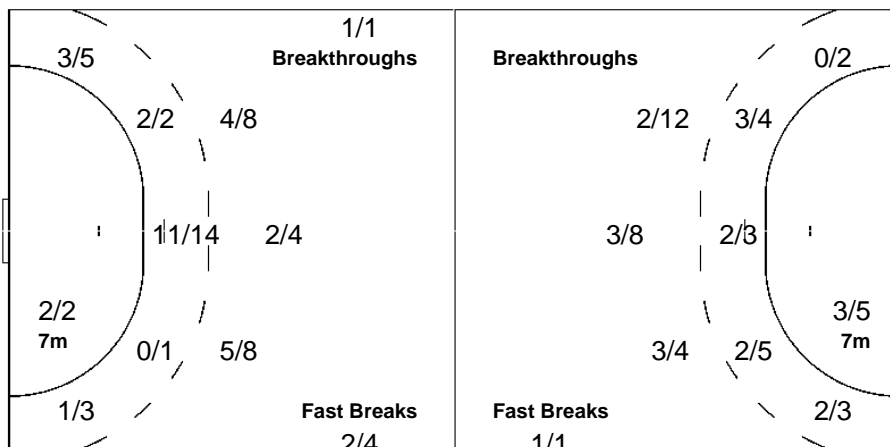

Match Team Statistics

Match No: 8

POL 21 - 33 GER
(12-16) (9-17)

Referees: HANSEN A / PETTERSEN O (NOR)

GER - Germany

Shots Distribution

Players

Goals / Shots

4 JURACK G			7 WÖRZ N			8 MÜLLER A			9 REICHE N			10 LOERPER A			11 HENZE S			13 KRAUSE N		
1/1		3/5	2/2	0/1	2/2			1/1			0/1				2/2		2/2	1/1		5/7
1/1								1/1									1/1			
1/2			1/2					1/1									1/1	2/2		
			1-Missed		1-Blocked												1-Post			1-Post
14 BOHM M			15 NEUKAMP S			17 MEIER S			19 MELBECK S			20 ALTHAUS A								
0/1			1/1								2/3			1/1						
											0/1									
												1/3		1/1						
											1-Blocked									

Team

Offence

Defence

Goalkeepers

Goals / Shots

7/8	0/1	16/21
1/1		1/3
5/9		3/3

1-Missed 2-Post 3-Blocked

Saves / Shots

1/5	1/1	0/1
1/3	2/2	
1/9	3/5	1/5

1 ENGLERT S

1/4	1/1	
1/3	2/2	
1/9	2/4	1/5

16 WOLTERING C

0/1		0/1
	1/1	

LEGEND	G/S Goals / Shots	% Efficiency	6m 6-metre Shots	7m 7-metre Shots	9m 9-metre Shots
S/S Saves / Shots	Wing Wing Shots	FB Fast Breaks	BT Breakthroughs	EX Exclusions	
AS Assists	TF Technical Faults	ST Steals	BS Blocked Shots	TP Time Played	
YC Yellow Cards	RC Red Cards	n/a not applicable	2Min 2 Minute Suspensions		
+ 2 Minute + 2 Minute Suspensions