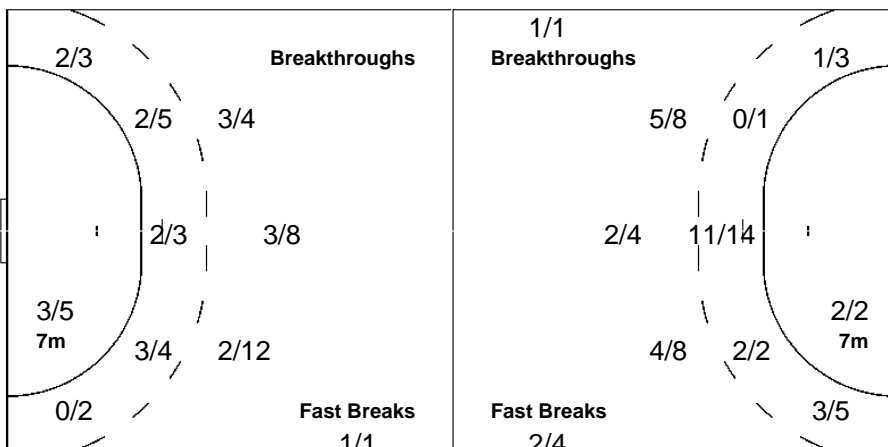

Match Team Statistics

Match No: 8

POL 21 - 33 GER
(12-16) (9-17)

Referees: HANSEN A / PETTERSEN O (NOR)

POL - Poland

Shots Distribution

Players

Goals / Shots

3 BLASZKOWSKA I		

1-Missed

5 DWORACZYK J		
1/1		
	0/1	

1-Missed

6 MILOT M		
2/2		

1-Blocked

7 DAMIECKA E		

8 KOWALSKA D		
1/1		
3/3	0/1	2/2

3-Blocked

9 STRZALKOWSKA H		
1/1		
		1/1

10 SIODMIAK K		
0/1		
1/1		1/1

2-Missed 3-Blocked

11 POLENZ K		
0/1	0/1	
	0/1	

14 KUDLACZ K		
1/1		1/1
1/1		
0/1	2/2	

1-Missed 2-Post 1-Blocked

15 WYPYCH A		
	0/1	0/1

18 WLODEK S		
2/2		

1-Post

20 KOT M		
1/1	0/1	

Team

Offence

Defence

Goalkeepers

Goals / Shots

4/5	0/1	1/1
2/3	0/2	
8/9	2/5	4/5

5-Missed 3-Post 8-Blocked

Saves / Shots

1/8	1/1	5/21
0/1		2/3
4/9		0/3

12 LACZ I

1/5		0/2
0/1		2/2
1/1		0/2

16 CHEMICZ M

0/3	1/1	5/19
		0/1
3/8		0/1