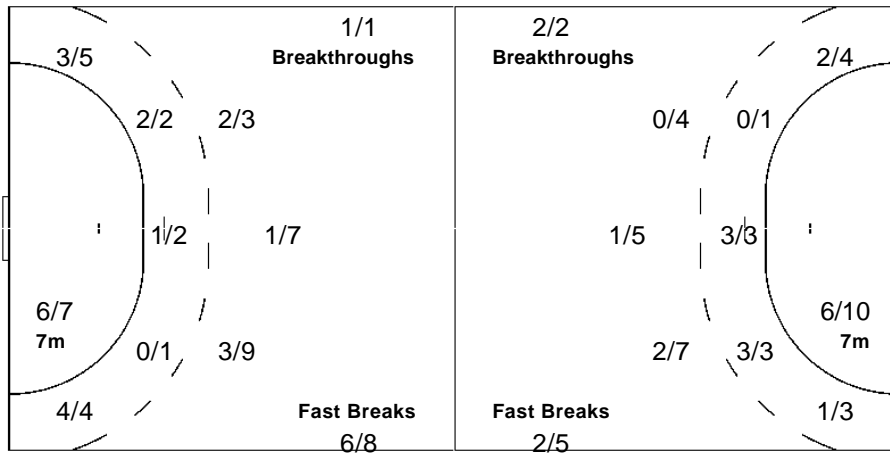

Team

Offence

Defence

Goalkeepers

Goals / Shots

Saves / Shots

4/4	2/2	5/5
3/6	0/5	0/2
7/9	3/5	5/5

1-Missed 4-Post 1-Blocked