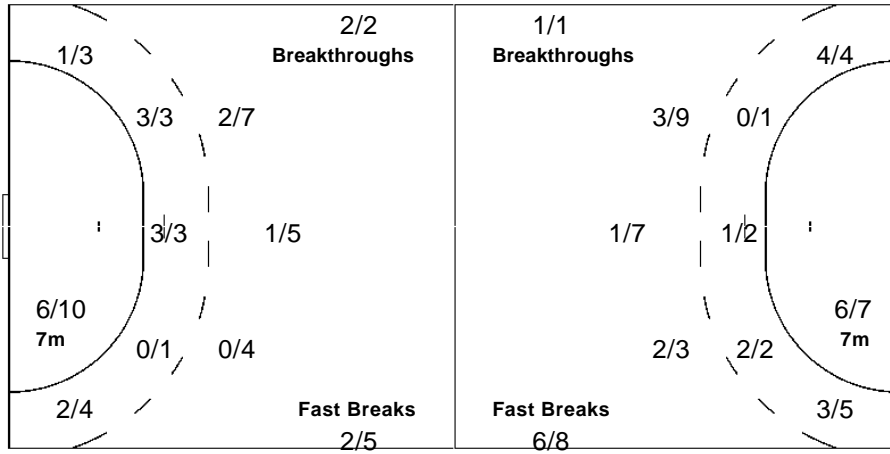

Team

Offence

Defence

Goalkeepers

Goals / Shots

Saves / Shots

1/2	2/4	2/3
2/5	0/1	2/4
9/11	2/7	2/2

3-Missed 2-Post 3-Blocked