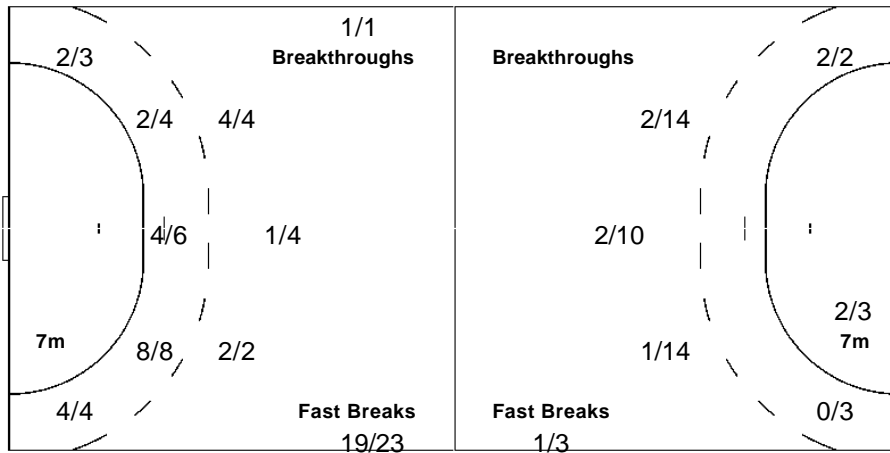

Team

Offence

Defence

Goalkeepers

Goals / Shots

Saves / Shots

6/7	7/8	11/11
12/15		2/5
2/2	4/5	3/4

1-Missed 1-Post