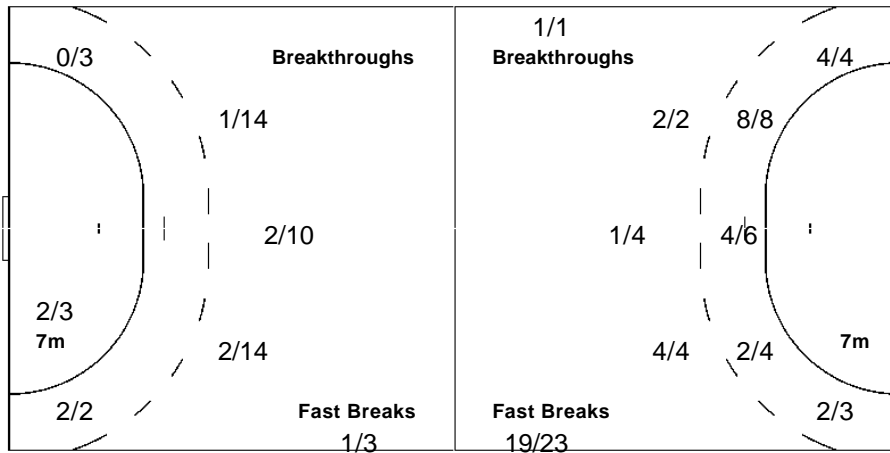

1/7	1/8	0/11
3/15		3/5
0/2	1/5	1/4

12 KENT C

1/7	1/7	0/10
3/14		3/5
0/2	1/5	1/4

16 BOYD R

	0/1	0/1
0/1		

LEGEND									
<b>G/S</b>	Goals / Shots	<b>%</b>	Efficiency	<b>6m</b>	6-metre Shots	<b>7m</b>	7-metre Shots	<b>9m</b>	9-metre Shots
<b>S/S</b>	Saves / Shots	<b>Wing</b>	Wing Shots	<b>FB</b>	Fast Breaks	<b>BT</b>	Breakthroughs	<b>EX</b>	Exclusions
<b>AS</b>	Assists	<b>TF</b>	Technical Faults	<b>ST</b>	Steals	<b>BS</b>	Blocked Shots	<b>TP</b>	Time Played
<b>YC</b>	Yellow Cards	<b>RC</b>	Red Cards	<b>n/a</b>	not applicable	<b>2Min</b>	2 Minute Suspensions		
<b>+</b>	2 Minute + 2 Minute Suspensions								