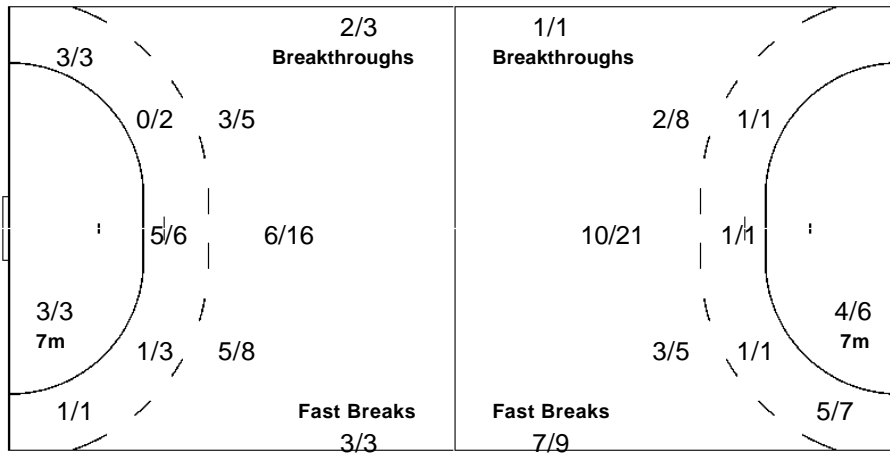

Team

Offence

Defence

Goalkeepers

Goals / Shots

Saves / Shots

4/5	1/1	4/5
8/10	0/3	8/10
4/5	0/2	3/3

8-Missed 1-Post