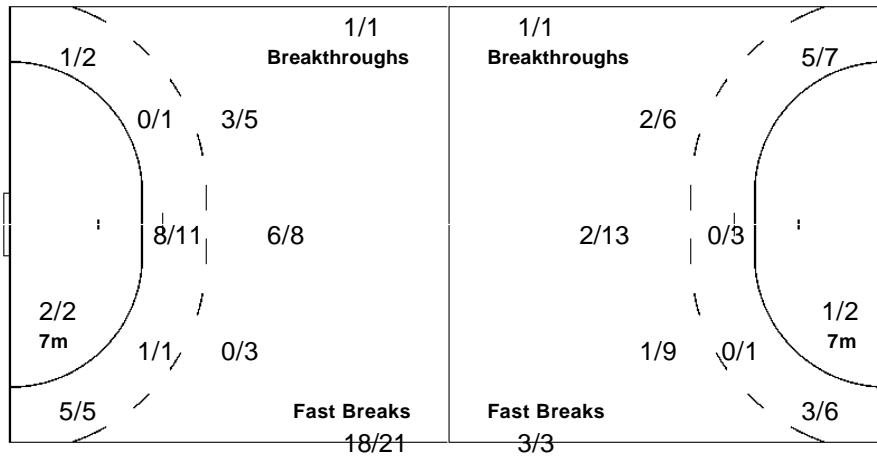

Ice Palace

XVIIth Women's World Championship 2005

WOMEN

FRI 9 DEC 2005
21:00

Preliminaries

Match Team Statistics

Match No: 39

URU 18 - 45 CHN
(7-24) (11-21)

Referees: DOUMBIA D / GBELA A (CIV)

CHN - China

Shots Distribution

Players

Goals / Shots

3 LIU Y

1/1		
0/1		
2/2	0/1	2/2

5 ZHANG H

3/3		
		1/1

1-Missed 1-Post

6 YU L

1/1		
	0/2	1/1

1-Post

7 HUANG D

1/1		5/5

8 WANG C

2/2		
1/1		
3/3		2/2

1-Post

9 WANG M

		1/1

10 WANG S

1/1		
0/1	0/1	
3/3		1/1

11 ZHANG Z

		1/1
1/1		

1-Missed

13 WU Y

	1/1	

14 LIU X

2/2		
1/1		1/1
1/1		

1-Post

15 SUN L

2/2		
	0/1	

1-Post

18 WU W

	0/1	
2/2		1/1

Team

Goals / Shots

11/11		3/3
4/6	0/3	1/1
12/12	1/4	13/13

2-Missed 5-Post

Offence

Defence

Goalkeepers

Saves / Shots

0/1	2/2	1/2
2/3	2/2	2/5
5/9	6/7	1/8

12 HUANG H

		0/1
1/2	1/1	2/3
2/3	0/1	0/4

16 YU G

0/1	2/2	1/1
1/1	1/1	0/2
3/6	6/6	1/4

LEGEND	G/S Goals / Shots	% Efficiency	6m 6-metre Shots	7m 7-metre Shots	9m 9-metre Shots
S/S Saves / Shots	Wing Wing Shots	FB Fast Breaks	BT Breakthroughs	EX Exclusions	
AS Assists	TF Technical Faults	ST Steals	BS Blocked Shots	TP Time Played	
YC Yellow Cards	RC Red Cards	n/a not applicable	2Min 2 Minute Suspensions		
+ 2 Minute + 2 Minute Suspensions