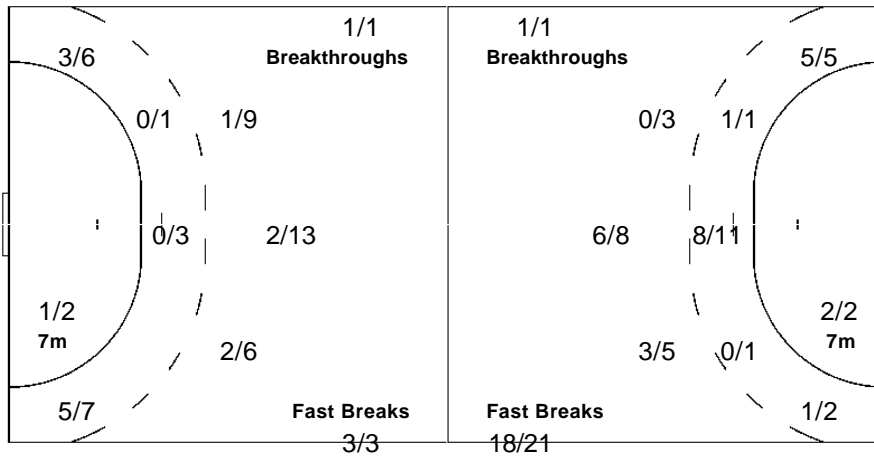

2-Missed 1-Blocked

20 DIAZ X

0/1		
		4/4

Team

Goals / Shots

1/1	0/2	1/2
1/3	0/2	3/5
4/9	1/7	7/8

7-Missed 1-Post 4-Blocked

Offence