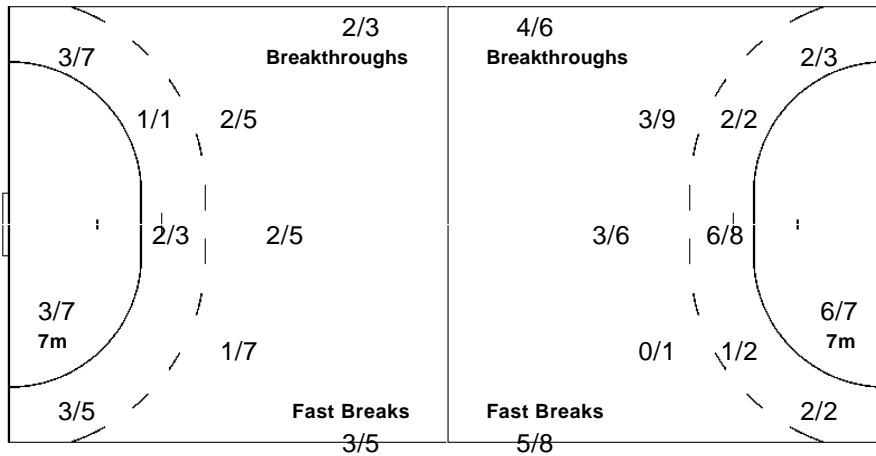

Ice Palace

XVIIth Women's World Championship 2005

WOMEN

WED 7 DEC 2005
19:00

Preliminaries

Match Team Statistics

Match No: 26

RUS 34 - 22 NED
(16-10) (18-12)

Referees: GARDINOVACKI Z / MARIC B (SCG)

NED - Netherlands

Shots Distribution

Players

Goals / Shots

4 ROELOFSEN D

	1/1	
1/1		

5 MULDER S

	0/2	1/1
1/2		0/1
2/3		

1-Missed 1-Post

7 van der KOELEN E

9 HILSTER J

		3/3
		0/1
		1/1

10 PAAP A

11 GROOT A

	1/1	

12 LAMEIN D

2-Post

13 BURGERS N

		1/1
0/2		1/1
		2/2

1-Missed

15 VISSER M

		0/2
0/1		

17 PUSIC I

1/1		0/1
		3/4

1-Missed

18 HOFMAN S

0/1		
0/1		1/1

1-Blocked

19 van der WISSEL P

0/1	0/2	
1/1	0/1	1/1

Team

Goals / Shots

0/1	2/4	5/5
3/7	0/2	1/6
3/6	0/1	8/9

3-Missed 3-Post 1-Blocked

Offence

Defence

Goalkeepers

Saves / Shots

2/8	0/1	0/1
1/7	1/2	1/3
4/12	0/4	2/7

2 TIENSTRA J

1/4	0/1	0/1
0/3	1/2	0/1
2/6	0/1	1/3

3 KLIJN D

1/4		
1/4		1/2
2/6	0/3	1/4

LEGEND	G/S Goals / Shots	% Efficiency	6m 6-metre Shots	7m 7-metre Shots	9m 9-metre Shots
S/S Saves / Shots	Wing Wing Shots	FB Fast Breaks	BT Breakthroughs	EX Exclusions	
AS Assists	TF Technical Faults	ST Steals	BS Blocked Shots	TP Time Played	
YC Yellow Cards	RC Red Cards	n/a not applicable	2Min 2 Minute Suspensions		
+ 2 Minute + 2 Minute Suspensions