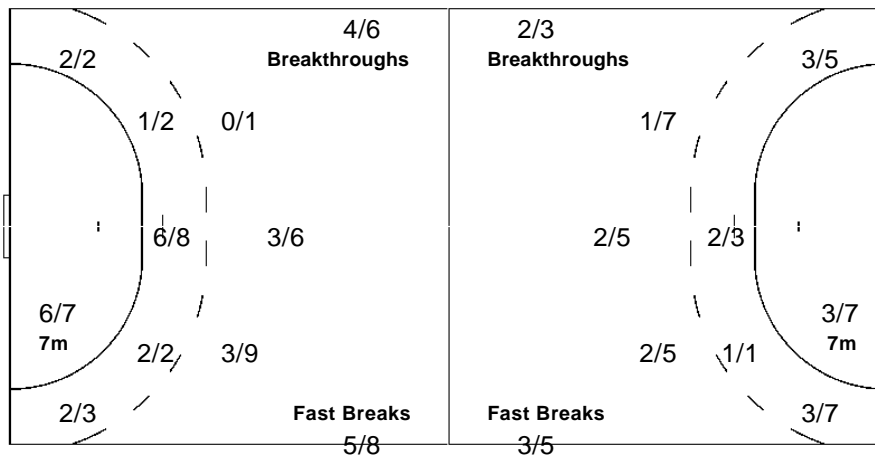

Ice Palace

XVIIth Women's World Championship 2005

WOMEN

WED 7 DEC 2005
19:00

Preliminaries

Match Team Statistics

Match No: 26

RUS 34 - 22 NED
(16-10) (18-12)

Referees: GARDINOVACKI Z / MARIC B (SCG)

RUS - Russia

Shots Distribution

Players

Goals / Shots

3 VYAKHIREVA P

0/1		

5 POSTNOVA L

1/1	0/1	
		2/2

1-Post

6 KAREEVA A

0/2		
1/1	1/1	

1-Missed

7 BODNIEVA L

4/4		
1/1		1/1
1/1	1/1	

9 USKOVA Y

1/1	1/1	

1-Missed

10 POLENOVA E

1/1		
		1/1
1/1	1/1	1/1

1-Missed

14 SERGEEVA E

		0/1
1/3		0/1

15 SHIPILOVA N

1/1		
		1/1

1-Post

17 MARENNIKOVA E

		1/1
2/2	1/1	

1-Missed

24 BLIZNOVA I

1/1		
		1/2

1-Missed

44 KUREPTA A

1/2		

71 POLTORATSKAYA I

3/4	1/1	

2-Blocked

Team

Goals / Shots

6/8	1/1	1/1
6/7	1/2	2/3
8/12	4/4	5/7

5-Missed 2-Post 2-Blocked

Offence

Defence

Goalkeepers

Saves / Shots

1/1	2/4	0/5
4/7	2/2	5/6
3/6	1/1	1/9

1 ALIZAR T

	2/3	0/2
4/6	2/2	3/4
1/4		0/1

16 SIDOROVA M

1/1	0/1	0/3
0/1		2/2
2/2	1/1	1/8