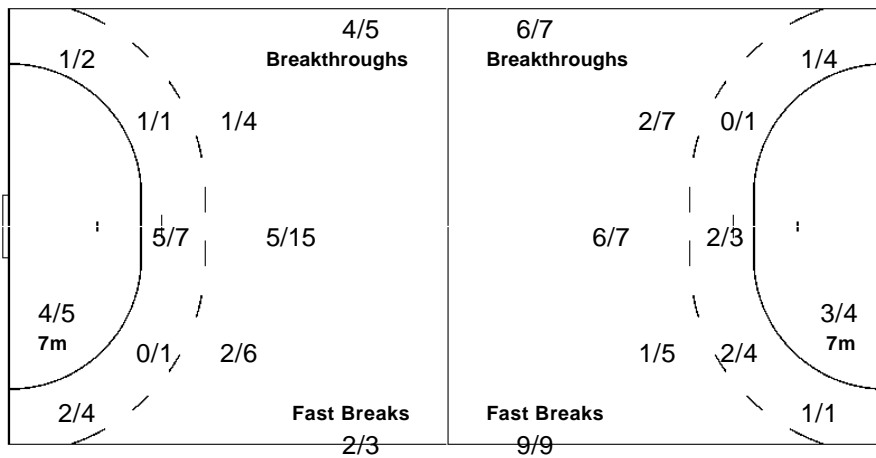

Ice Palace

XVIIth Women's World Championship 2005

WOMEN

MON 5 DEC 2005
21:00

Preliminaries

Match Team Statistics

Match No: 3

JPN 27 - 33 CHN
(18-14) (9-19)

Referees: BORD G / BUY O (FRA)

JPN - Japan

Players

Goals / Shots

2 ARIHAMA Y

3 KOMATSU M

1/1	0/1	0/1
1/1		

4 HIGUCHI M

5 TANAKA M

1/1	0/1	1/1
4/5	0/1	1/1
1/1	1/2	

7 KINJO A

1/2		1/2
1/2		1/1

8 SAKUGAWA H

9 SAKAMOTO T

1/1		1/1
2/2		

10 NAKAMURA N

1-Post

11 HAYAFUNE A

0/1		
1/3	0/1	0/1
2/2	0/2	1/1

2-Missed

13 MIZUNO K

0/1		
		2/2

1-Post

14 OMAE N

0/1		
		1/1

15 TANIGUCHI H

1/1		

2-Missed 1-Post 1-Blocked

Shots Distribution

Team

Goals / Shots

1/3	0/1	1/1
8/13	0/3	3/6
8/9	1/4	5/5

4-Missed 3-Post 1-Blocked

Offence

Defence

Goalkeepers

Saves / Shots

1/6	2/4	1/5
2/12	2/2	0/4
0/3	1/2	2/6

1 TANAKA M

0/4	1/2	1/3
2/8	2/2	0/4
0/3	1/2	2/5

16 ASAI Y

1/2	1/2	0/2
0/4		
		0/1