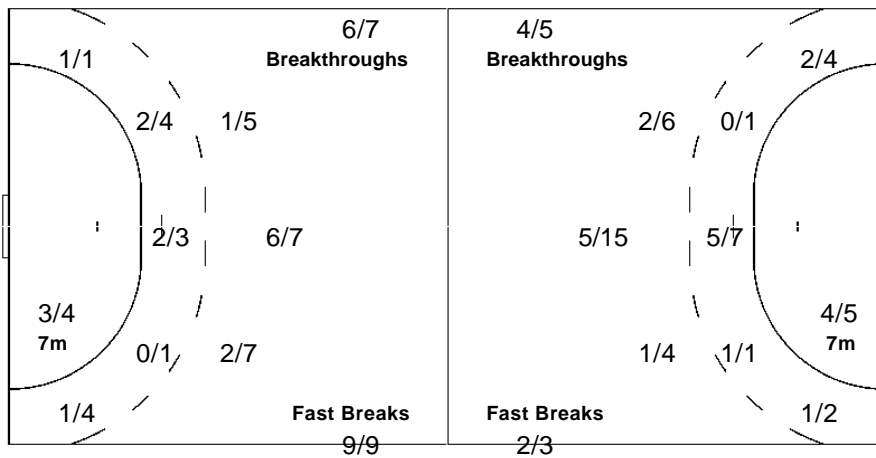

Ice Palace

XVIIth Women's World Championship 2005

WOMEN

MON 5 DEC 2005
21:00

Preliminaries

Match Team Statistics

Match No: 3

JPN 27 - 33 CHN
(18-14) (9-19)

Referees: BORD G / BUY O (FRA)

CHN - China

Players

Goals / Shots

3 LIU Y

2/2		
2/2		1/1

1-Post

7 HUANG D

	0/1	
	0/1	

8 WANG C

9 WANG M

3/3		
		1/1

10 WANG S

1/1		1/2
1/2		2/2
	1/1	1/2

2-Missed 1-Post

11 ZHANG Z

13 WU Y

1/2	1/1	2/2
		0/1

14 LIU X

1/1		

15 SUN L

1/1		

18 WU W

0/1		
	0/1	

1-Post

19 LI W

2/2	1/2	1/1
3/3	0/1	2/2
1/1		1/1

1-Missed 2-Post

Shots Distribution

Team

Goals / Shots

5/6	2/4	4/5
10/12	0/2	4/4
3/3	1/2	4/6

3-Missed 5-Post

Offence

Defence

Goalkeepers

Saves / Shots

2/3	1/1	0/1
5/13	3/3	3/6
1/9	3/4	0/5

1 LIU G

2/2	1/1	
3/6	2/2	3/5
0/2	3/3	0/2

12 HUANG H

		0/1
0/1		
	0/1	

16 YU G

0/1		
2/6	1/1	0/1
1/7		0/3

LEGEND	G/S Goals / Shots	% Efficiency	6m 6-metre Shots	7m 7-metre Shots	9m 9-metre Shots
S/S Saves / Shots	Wing Wing Shots	FB Fast Breaks	BT Breakthroughs	EX Exclusions	
AS Assists	TF Technical Faults	ST Steals	BS Blocked Shots	TP Time Played	
YC Yellow Cards	RC Red Cards	n/a not applicable	2Min 2 Minute Suspensions		
+ 2 Minute + 2 Minute Suspensions