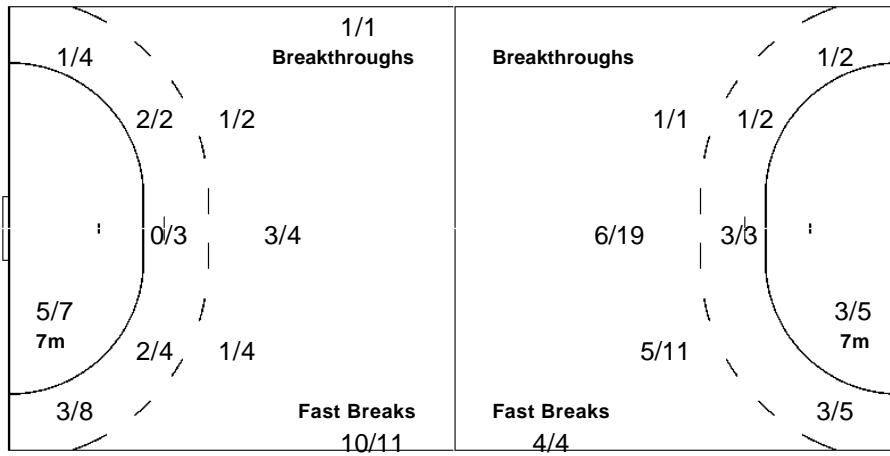

Ice Palace

XVIIth Women's World Championship 2005

WOMEN

MON 5 DEC 2005
16:00

Preliminaries

Match Team Statistics

Match No: 1

NED 29 - 27 CRO
(17-11) (12-16)

Referees: OLESEN P / PEDERSEN L (DEN)

NED - Netherlands

Shots Distribution

Players
Goals / Shots

4 ROELOFSEN D	5 MULDER S	7 van der KOELEN E	9 HILSTER J	10 PAAP A	11 GROOT A	12 LAMEIN D
0/1	1/2		1/1			0/1
1-Missed 1-Post	1-Missed		0/1		1/2	3/3
	3/3		3/3			1-Post 1/1
			1-Post			

13 BURGERS N	15 VISSER M	17 PUSIC I	18 HOFMAN S	19 van der WISSEL P
1/1	0/1	1/1		1/1
1-Post	1-Missed 1-Post			1-Post
1-Blocked	1-Blocked			2/2 0/1 2/2
	1/1 1/1			1/1 2/2

Team

Offence

Defence

Goalkeepers

Goals / Shots

Saves / Shots

1/1	1/1	1/2
5/9	0/1	5/7
9/9	3/3	4/6

3-Missed 6-Post 2-Blocked

1/5	0/2	0/5
2/4	7/7	0/1
0/5	0/1	1/8

2 TIENSTRA J

1/5	0/2	0/5
2/3	7/7	0/1
0/5	0/1	1/8

3 KLIJN D

0/1