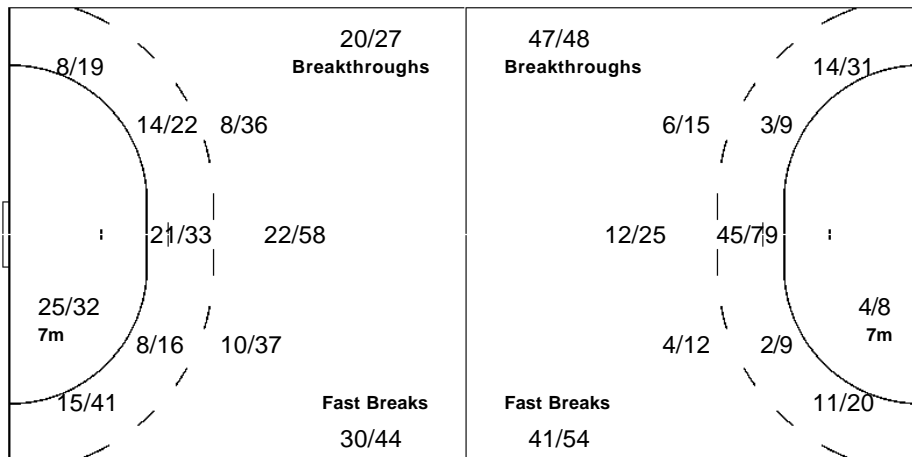

Players

Goals / Shots

Player	Goals	Shots	Post	Blocked
3 CHOI J	2	4	2-Post	1/2
5 JUNG J	0	1	1-Missed	2-Post
6 KIM S	1	2	7-Missed	3-Post
7 PAG P	0	2	1-Missed	1-Blocked
8 BAE S	4	6	3-Missed	1-Post
9 LIM H	0	1	1-Missed	1-Post
10 CHUNG T	0	1	2-Missed	1-Post
11 EOM H	3	4	6-Missed	7-Post
13 JIN J	1	2	4-Missed	2-Post
14 KWON Y	1	1	1-Blocked	5-Blocked
15 HONG J	1	2	2-Missed	5-Blocked
17 KIM S	2	6	2-Missed	7-Post
19 HAN K	2	3	3-Missed	1-Post

Team

Offence

Defence

Goalkeepers

Goals / Shots

21/34	17/25	21/40
14/26	0/7	15/34
31/37	28/36	34/45

31-Missed 20-Post 30-Blocked

Saves / Shots

4/13	7/24	8/27
14/31	4/5	12/24
6/48	8/29	14/63

1 SEOMOON H

2/9	4/12	5/15
10/24	1/1	10/19
5/33	6/18	13/42

12 YONG M

2/4	3/12	3/12
4/7	3/4	2/5
1/15	2/11	1/21

LEGEND			
<b>G/S</b>	Goals / Shots	<b>%</b>	Efficiency
<b>S/S</b>	Saves / Shots	<b>Wing</b>	Wing Shots
<b>AS</b>	Assists	<b>TF</b>	Technical Faults
<b>YC</b>	Yellow Cards	<b>RC</b>	Red Cards
<b>PR</b>	Preliminary Round	<b>QF</b>	Quarterfinal
<b>2Min</b>	2 Minute Suspensions	<b>6m</b>	6-metre Shots
		<b>FB</b>	Fast Breaks
		<b>ST</b>	Steals
		<b>n/a</b>	not applicable
		<b>SF</b>	Semifinal
		<b>7m</b>	7-metre Shots
		<b>BT</b>	Breakthroughs
		<b>BS</b>	Blocked Shots
		<b>PR</b>	Placement
		<b>GM</b>	Gold Medal Match
		<b>9m</b>	9-metre Shots
		<b>EX</b>	Exclusions
		<b>TP</b>	Time Played
		<b>MP</b>	Matches Played