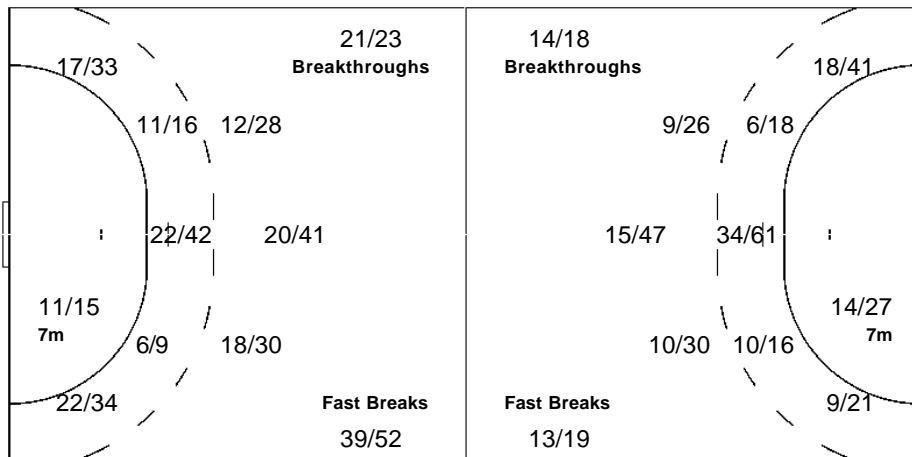

18 NIELSEN S

	1/1	2/2
		2/3
5/6	3/3	2/3

2-Missed 2-Post

19 IRMING ANDERSEN K

	1/2	1/1
0/3	0/3	0/2
1/1	1/1	2/2

21 OSTERGAARD J

0/2	1/2	
0/1		0/1
0/1	2/2	1/1

Team

Offence

Defence

Goalkeepers

Goals / Shots

16/22	17/23	24/35
22/34	0/7	20/35
35/41	22/30	42/57

13-Missed 17-Post 7-Blocked

Saves / Shots

3/9	9/19	13/23
13/18	4/4	23/37
10/38	13/37	17/72