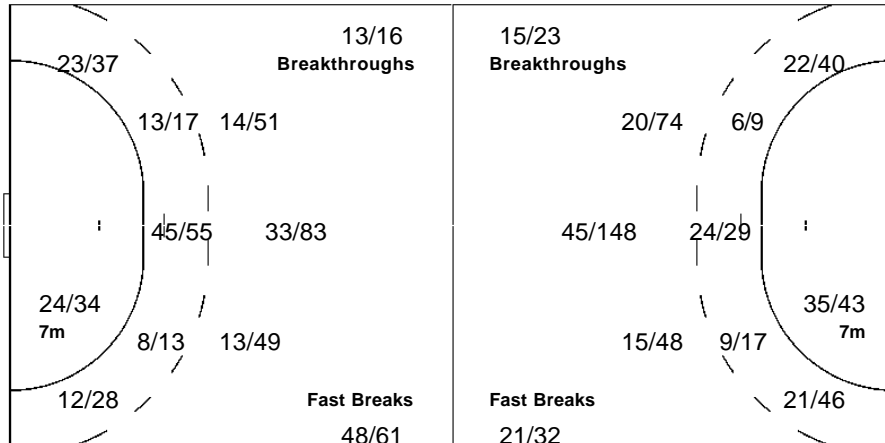

2/2		
1/1	0/1	0/1
1/1	1/1	

13 FRAFJORD M

4/7	1/2	4/4
4/4	0/1	3/4
7/9	3/3	10/10

2-Missed 3-Post 2-Blocked

14 SENSTAD I

2/2		1/1
0/1		
0/1	1/1	1/1

15 JACOBSEN S

2/2		1/1

Team

Offence

Defence

Goalkeepers

Goals / Shots

35/48	10/20	29/41
19/36	1/13	13/22
67/80	23/27	48/60

35-Missed 28-Post 31-Blocked

Saves / Shots

12/52	13/22	12/49
12/26	21/22	11/23
33/107	15/21	28/68

1 AALVIK K

11/42	13/20	12/41
12/26	18/19	10/20
30/94	14/20	27/61

12 HAUGE S

0/1	0/2	0/4
	2/2	1/2
1/8		0/4

16 ROE M

1/9		0/4
	1/1	0/1
2/5	1/1	1/3

LEGEND									
G/S	Goals / Shots	%	Efficiency	6m	6-metre Shots	7m	7-metre Shots	9m	9-metre Shots
S/S	Saves / Shots	Wing	Wing Shots	FB	Fast Breaks	BT	Breakthroughs	EX	Exclusions
AS	Assists	TF	Technical Faults	ST	Steals	BS	Blocked Shots	TP	Time Played
YC	Yellow Cards	RC	Red Cards	n/a	not applicable	PR	Placement	MP	Matches Played
PR	Preliminary Round	QF	Quarterfinal	SF	Semifinal	GM	Gold Medal Match		
2Min	2 Minute Suspensions								