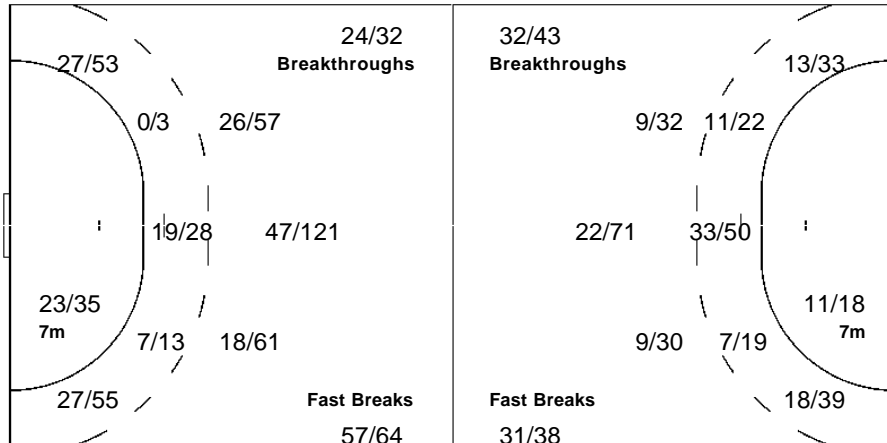

Goalkeepers

Goals / Shots

45/54	18/28	33/41
10/25	0/12	14/30
78/111	15/26	62/77

33-Missed 34-Post 51-Blocked

Saves / Shots

12/32	12/21	6/44
24/36	6/6	21/35
18/56	8/17	17/73

1 SON M

7/20	3/5	3/20
14/20	3/3	9/15
14/32	3/7	7/35

12 YONG S

5/12	9/16	3/24
10/16	3/3	12/20
4/24	5/10	10/38

LEGEND			
G/S	Goals / Shots	%	Efficiency
S/S	Saves / Shots	Wing	Wing Shots
AS	Assists	TF	Technical Faults
YC	Yellow Cards	RC	Red Cards
PR	Preliminary Round	QF	Quarterfinal
2Min	2 Minute Suspensions	6m	6-metre Shots
		FB	Fast Breaks
		ST	Steals
		n/a	not applicable
		SF	Semifinal
		7m	7-metre Shots
		BT	Breakthroughs
		BS	Blocked Shots
		PR	Placement
		GM	Gold Medal Match
		9m	9-metre Shots
		EX	Exclusions
		TP	Time Played
		MP	Matches Played