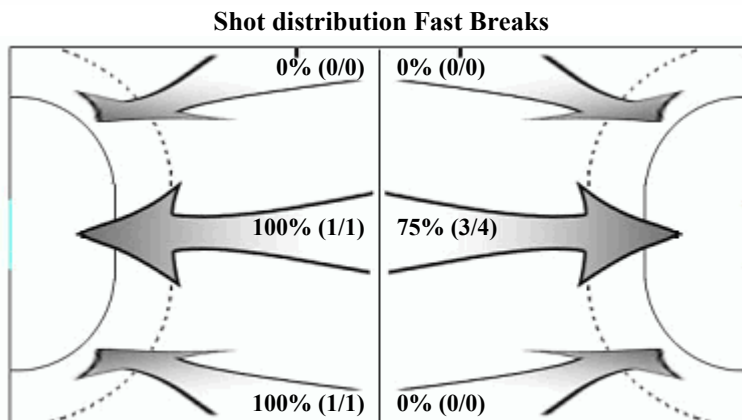

2006 Women's Youth World Championship

Team Statistics

SLO 22 - 16 ARG

(12 - 9) (10 - 7)

Match No: 36

Referees: Malgorzata Golus-Szubelak / Monika Nowak

ARG

Team Goals / Shots		
6/13		1/2
1/6		0/1
5/8	0/1	3/3

9 - missed   3 - posts

3/6		0/2
1/6	5/5	2/6
2/6	2/3	1/4

1 CERNA, MARIELA

12 AMATO,

16 BORDON, NADIA

3/6		0/2
1/6	5/5	2/6
2/6	2/3	1/4