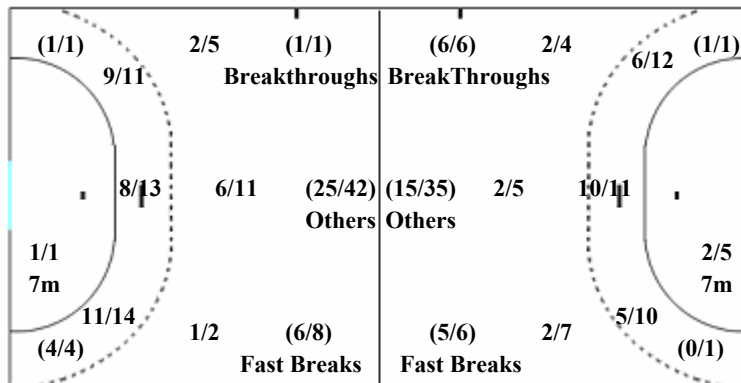

2006 Women's Youth World Championship

Team Statistics

ROM 38 - 29 JPN
(21 - 15) (17 - 14)

Match No: 24

Referees: Othmane Si Bachir / Kacem Mezian

ROM

Team
Goals / Shots

3/3	1/2	7/7
12/13	0/4	5/6
7/7		3/5

4 - missed   6 - posts

Offence