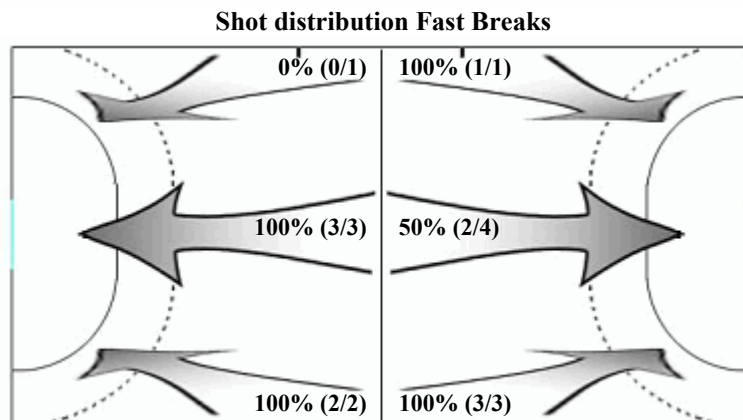

### LEGEND

Z1 + Z2 + Z3 = 6m area  
Z4 + Z5 + Z6 = 9m area

<b>G/T</b>	Goals/shots	<b>%</b>	Efficiency	<b>Z1</b>	Zone 1	<b>Z2</b>	Zone 2
<b>Z3</b>	Zone 3	<b>Z4</b>	Zone 4	<b>Z5</b>	Zone 5	<b>Z6</b>	Zone 6
<b>7m</b>	7 metres	<b>FB</b>	Fast Break	<b>BT</b>	Breakthroughs	<b>Wing</b>	Wing Shots
<b>Att</b>	Attack	<b>W</b>	Warnings	<b>2Min</b>	2 minutes	<b>D</b>	Disqualification
<b>DD</b>	Direct Disq.	<b>EX</b>	Expulsions	<b>S/S</b>	Saves/shots	<b>As</b>	Assists
<b>F</b>	Faults	<b>St</b>	Steals	<b>Bl</b>	Blocked shots	<b>TP</b>	Time played