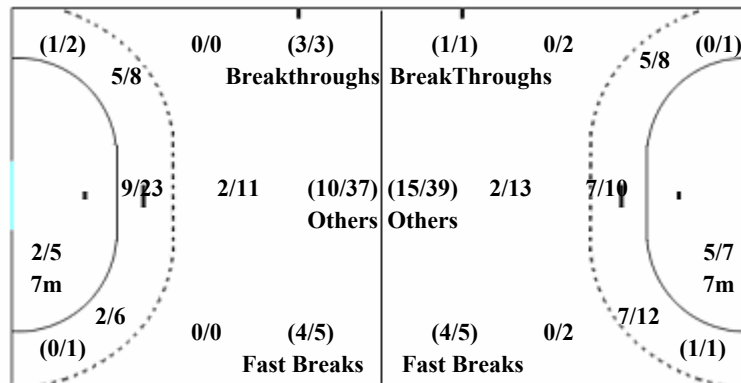

4/6	2/6	
2/10	1/2	2/8
3/5	1/1	1/4

1 SEITAN, LAURA

3/4	2/4	
2/8	1/1	1/3
3/4	1/1	1/3

12 SINTAMAREAN,

1/2	0/2	
0/2	0/1	1/5
0/1		0/1

Shot distribution Fast Breaks

2006 Women's Youth World Championship

Page 4 of 6