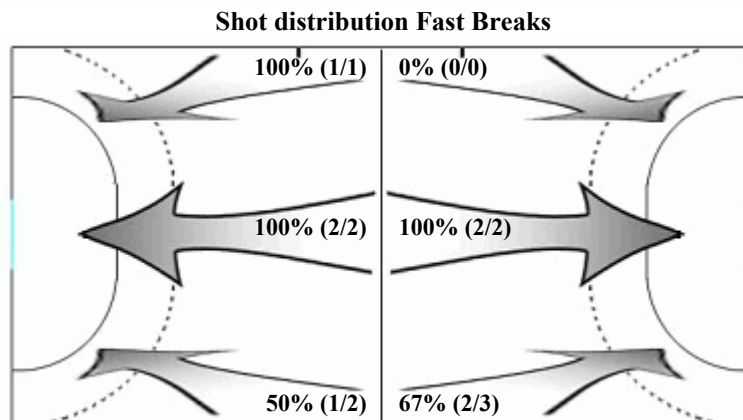

LEGEND

Z1 + Z2 + Z3 = 6m area
Z4 + Z5 + Z6 = 9m area

G/T	Goals/shots	%	Efficiency	Z1	Zone 1	Z2	Zone 2
Z3	Zone 3	Z4	Zone 4	Z5	Zone 5	Z6	Zone 6
7m	7 metres	FB	Fast Break	BT	Breakthroughs	Wing	Wing Shots
Others	Others	W	Warnings	2Min	2 minutes	D	Disqualification
DD	Direct Disq.	EX	Expulsions	S/S	Saves/shots	As	Assists
F	Faults	St	Steals	Bl	Blocked shots	TP	Time played