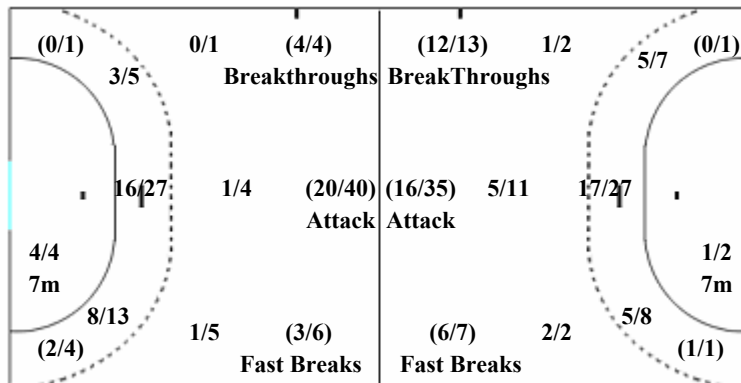

2006 Women's Youth World Championship

Palais des Sports Léopold-Drolet, Sherbrooke

August 20, 2006, 16:00

Team Statistics

KOR 33 - 36 DEN
(19 - 17) (14 - 19)

Match No: 38

Referees: Carlos Marina / Dario Minore

KOR

Team
Goals / Shots

1/5	2/4	3/3
6/10	1/7	3/5
10/12		7/9

2 - missed   2 - posts

Offence