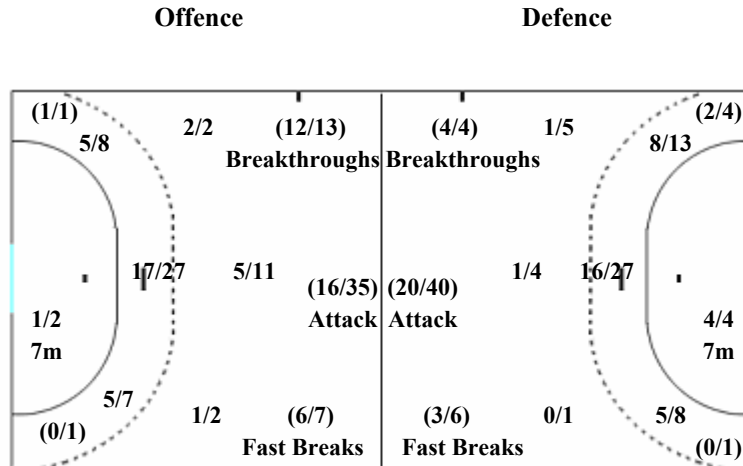

2006 Women's Youth World Championship

Palais des Sports Léopold-Drolet, Sherbrooke

August 20, 2006, 16:00

Team Statistics

KOR 33 - 36 DEN
(19 - 17) (14 - 19)

Match No: 38

Referees: Carlos Marina / Dario Minore

DEN

Team Goals / Shots		
7/7		6/7
2/5	1/3	7/12
6/9	3/3	4/5

5 - missed   3 - posts

Goalkeepers Saves / Shots		
1/2	1/3	0/3
3/9	5/6	2/5
2/12		2/9

1 TOFT, SANDRA

1/2	1/3	0/3
3/9	5/6	2/5
2/12		2/9