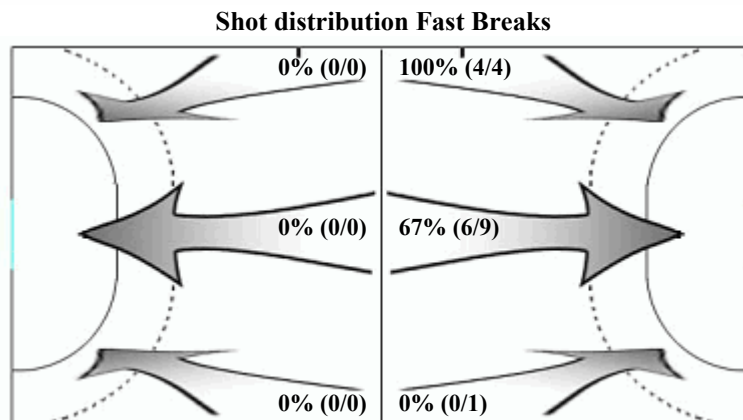

12 AJROUD, INES

0/ 8		0/ 1
0/ 4		
1/ 5	0/ 2	1/ 4

16 TERED, RAHMA

0/ 2		
0/ 1	1/ 1	0/ 1
0/ 3	0/ 2	2/ 5

LEGEND							
	Z3 Zone 3	% Efficiency	Z1 Zone 1	Z2 Zone 2	Z6 Zone 6	Z5 Zone 5	Z4 Zone 4
	7m 7 metres	FB Fast Break	BT Breakthroughs	Wing Wing Shots	DD Direct Disq.	S/S Saves/shots	As Assists
	Others Others	W Warnings	2Min 2 minutes	D Disqualification	F Faults	Bl Blocked shots	TP Time played
	DD Direct Disq.	EX Expulsions	S/S Saves/shots	As Assists			
	F Faults	St Steals	Bl Blocked shots	TP Time played			