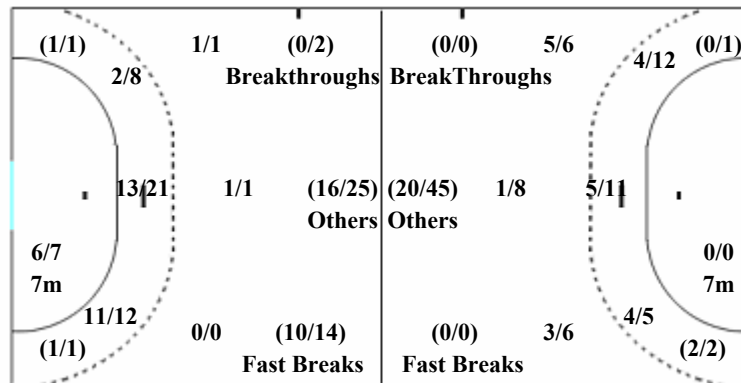

2006 Women's Youth World Championship

Palais des Sports Léopold-Drolet, Sherbrooke

August 16, 2006, 13:00

Team Statistics

JPN 34 - 22 TUN
(15 - 11) (19 - 11)

Match No: 19

Referees: Othmane Si Bachir / Kacem Mezian

JPN

Team
Goals / Shots

10/13		1/1
5/5	0/1	1/1
7/8	4/4	6/9

2 - missed   6 - posts

Offence

Defence

Goalkeepers
Saves / Shots