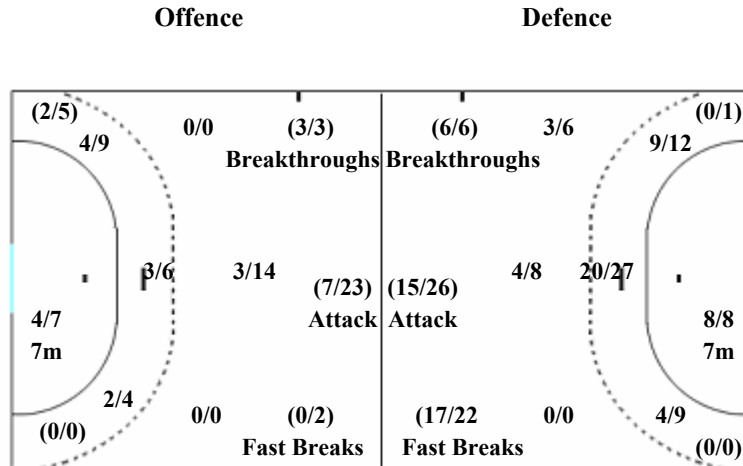

2006 Women's Youth World Championship

Palais des Sports Léopold-Drolet, Sherbrooke

August 19, 2006, 11:00

Team Statistics

JPN 46 - 16 THA
(25 - 6) (21 - 10)

Match No: 35

Referees: Edyta Bochniarz / Agnieszka Oleskov

THA

Team Goals / Shots		
4/6		4/6
3/3	0/1	2/5
2/3	0/1	1/6

5 - missed   4 - posts

Goalkeepers Saves / Shots		
2/9	0/1	0/10
3/5		0/4
2/12	0/3	1/10

1 BUREERUK,

1/3	0/1	0/7
2/4		0/3
2/10	0/2	0/6

2 TUPPARUNGSEE,

1/6		0/3
1/1		0/1
0/2	0/1	1/4