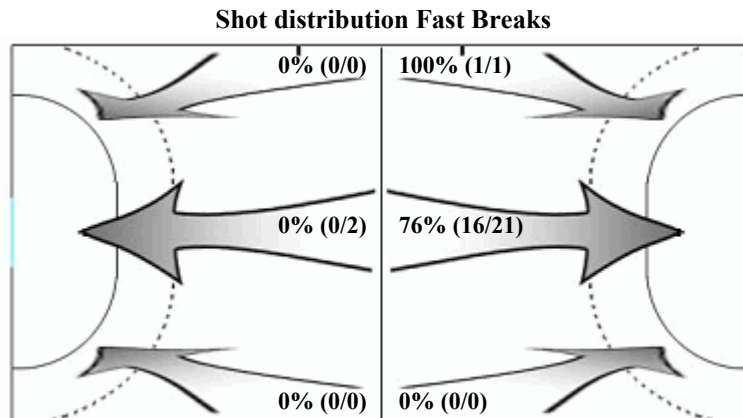

1 BUREERUK,

1/3	0/1	0/7
2/4		0/3
2/10	0/2	0/6

2 TUPPARUNGSEE,

1/6		0/3
1/1		0/1
0/2	0/1	1/4

LEGEND

Z1 + Z2 + Z3 = 6m area
Z4 + Z5 + Z6 = 9m area

G/T	Goals/shots	%	Efficiency	Z1	Zone 1	Z2	Zone 2
Z3	Zone 3	Z4	Zone 4	Z5	Zone 5	Z6	Zone 6
7m	7 metres	FB	Fast Break	BT	Breakthroughs	Wing	Wing Shots
Att	Attack	W	Warnings	2Min	2 minutes	D	Disqualification
DD	Direct Disq.	EX	Expulsions	S/S	Saves/shots	As	Assists
F	Faults	St	Steals	Bl	Blocked shots	TP	Time played