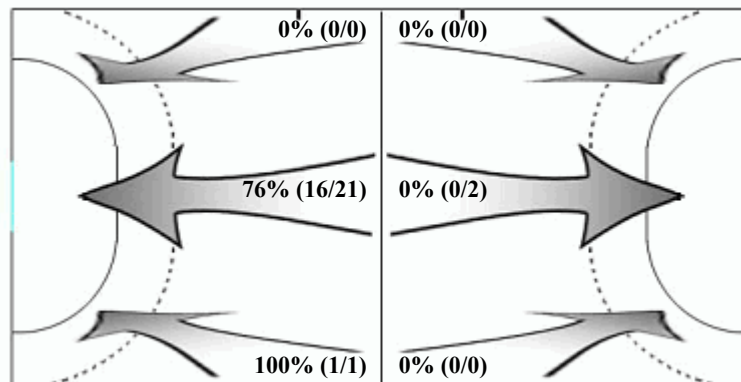

Shot distribution Fast Breaks

2006 Women's Youth World Championship

Page 4 of 6

Palais des Sports Léopold-Drolet, Sherbrooke

August 19, 2006, 11:00

Team Statistics

JPN 46 - 16 THA

(25 - 6) (21 - 10)