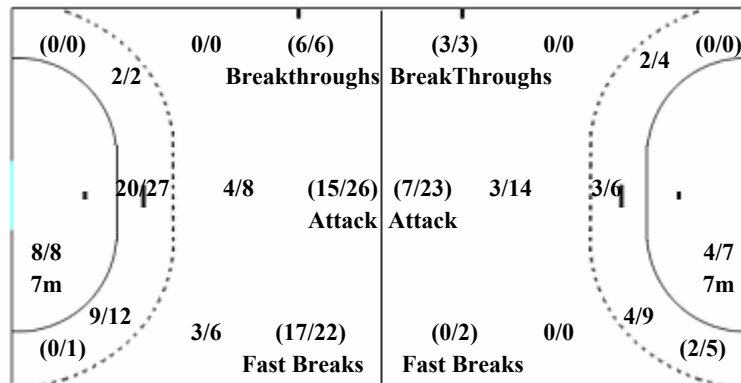

2006 Women's Youth World Championship

Team Statistics

JPN 46 - 16 THA
(25 - 6) (21 - 10)

Match No: 35

Referees: Edyta Bochniarz / Agnieszka Oleskov

JPN

Team
Goals / Shots

7/8	1/1	10/11
2/5		4/4
10/12	3/3	9/10

3 - missed   6 - posts

Offence

Defence

Goalkeepers
Saves / Shots