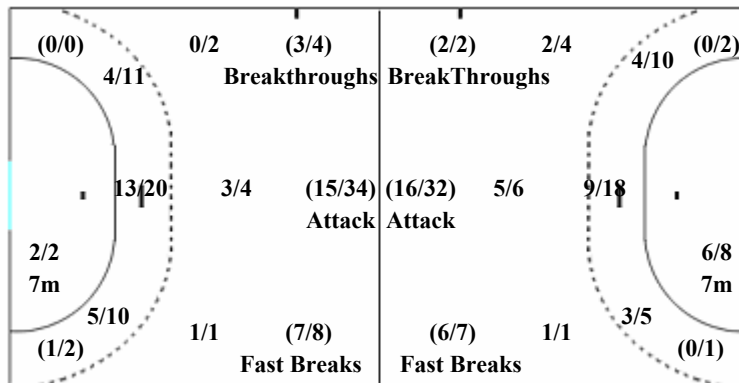

2006 Women's Youth World Championship

Team Statistics FRA 28 - 30 ROM (22 - 13) (6 - 17)

Match No: 37

Referees: Othmane Si Bachir / Kacem Mezian

FRA

Team
Goals / Shots

8/10		4/4
4/10	0/4	4/4
5/5	1/1	2/6

5 - missed   1 - posts

Offence

Defence

Goalkeepers
Saves / Shots