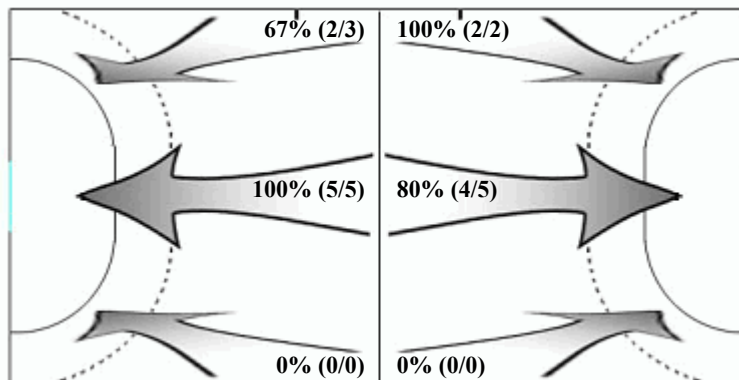

Shot distribution Fast Breaks

2006 Women's Youth World Championship

Page 4 of 6

Palais des Sports Léopold-Drolet, Sherbrooke

August 20, 2006, 13:30

Team Statistics

FRA 28 - 30 ROM

(22 - 13) (6 - 17)