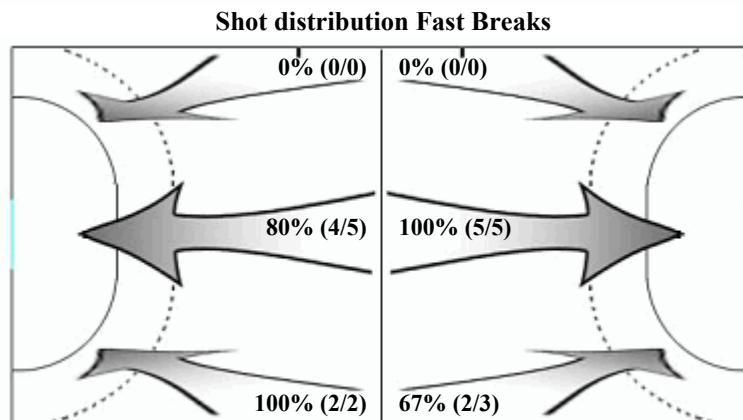

1 SEITAN, LAURA

0/4		0/1
2/3	1/1	0/3
0/3	0/1	3/4

12 SINTAMAREAN,

0/4		0/3
4/7	2/2	0/1
0/2		1/2

LEGEND

Z1 + Z2 + Z3 = 6m area
Z4 + Z5 + Z6 = 9m area

G/T	Goals/shots	%	Efficiency	Z1	Zone 1	Z2	Zone 2
Z3	Zone 3	Z4	Zone 4	Z5	Zone 5	Z6	Zone 6
7m	7 metres	FB	Fast Break	BT	Breakthroughs	Wing	Wing Shots
Att	Attack	W	Warnings	2Min	2 minutes	D	Disqualification
DD	Direct Disq.	EX	Expulsions	S/S	Saves/shots	As	Assists
F	Faults	St	Steals	Bl	Blocked shots	TP	Time played