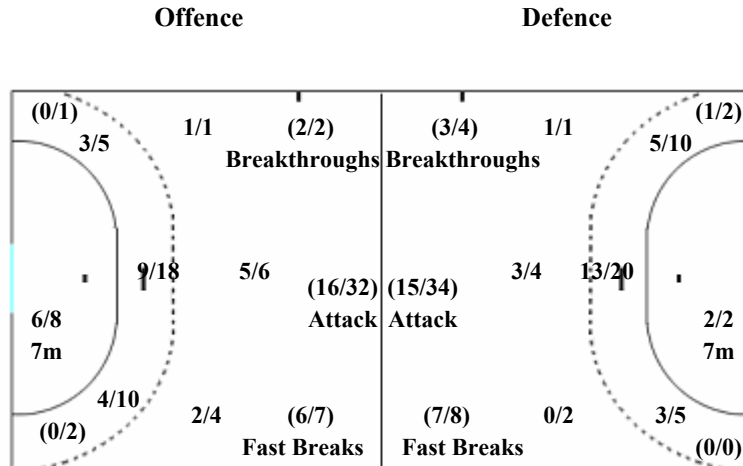

2006 Women's Youth World Championship

Palais des Sports Léopold-Drolet, Sherbrooke

August 20, 2006, 13:30

Team Statistics FRA 28 - 30 ROM (22 - 13) (6 - 17)

Match No: 37

Referees: Othmane Si Bachir / Kacem Mezian

ROM

Team Goals / Shots		
5/9	2/3	8/8
1/3	0/1	9/10
2/4	0/1	3/3

6 - missed   4 - posts

Goalkeepers Saves / Shots		
0/8		0/4
6/10	3/3	0/4
0/5	0/1	4/6

1 SEITAN, LAURA

0/4		0/1
2/3	1/1	0/3
0/3	0/1	3/4

12 SINTAMAREAN,

0/4		0/3
4/7	2/2	0/1
0/2		1/2