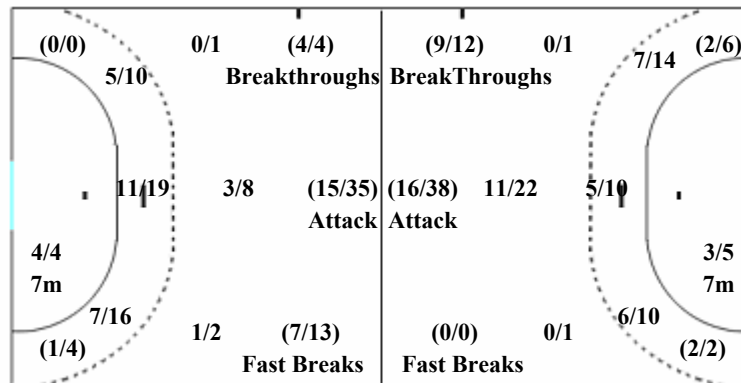

2006 Women's Youth World Championship

Palais des Sports Léopold-Drolet, Sherbrooke

August 19, 2006, 13:30

Team Statistics

FRA 31 - 32 KOR
(13 - 17) (18 - 15)

Match No: 32

Referees: Tomokazu Ikebuchi / Kiyoshi Hizaki

FRA

Team
Goals / Shots

2/2	1/2	4/5
6/7		7/13
3/5	2/3	6/8

8 - missed   7 - posts

Offence