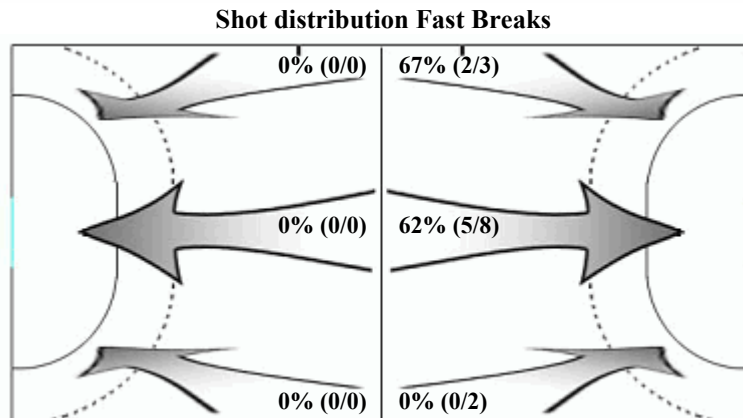

### LEGEND

Z1 + Z2 + Z3 = 6m area  
Z4 + Z5 + Z6 = 9m area

G/T	Goals/shots	%	Efficiency	Z1	Zone 1	Z2	Zone 2
Z3	Zone 3	Z4	Zone 4	Z5	Zone 5	Z6	Zone 6
7m	7 metres	FB	Fast Break	BT	Breakthroughs	Wing	Wing Shots
Att	Attack	W	Warnings	2Min	2 minutes	D	Disqualification
DD	Direct Disq.	EX	Expulsions	S/S	Saves/shots	As	Assists
F	Faults	St	Steals	Bl	Blocked shots	TP	Time played