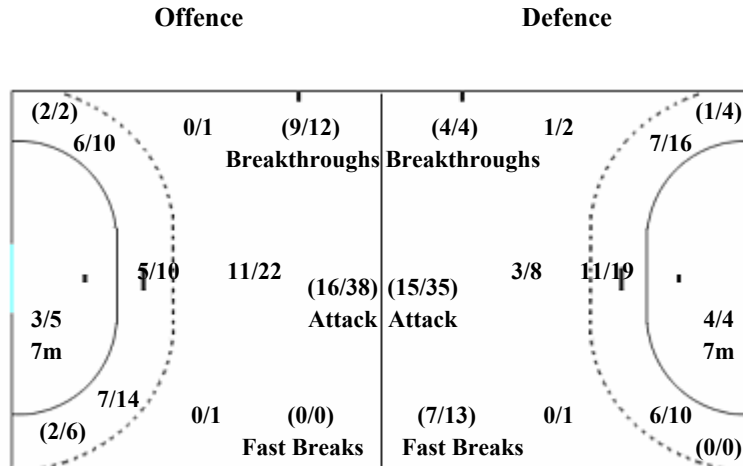

2006 Women's Youth World Championship

Palais des Sports Léopold-Drolet, Sherbrooke

August 19, 2006, 13:30

Team Statistics

FRA 31 - 32 KOR
(13 - 17) (18 - 15)

Match No: 32

Referees: Tomokazu Ikebuchi / Kiyoshi Hizaki

KOR

Team Goals / Shots		
5/8	2/3	3/11
1/4	0/1	1/3
11/13	3/3	6/9

5 - missed   3 - posts

Goalkeepers Saves / Shots		
0/2	1/2	1/5
1/7		6/13
2/5	1/3	2/8

12 JU, HUI

0/2	1/2	1/5
1/7		6/13
2/5	1/3	2/8

16 KWAK, HAN-EOL