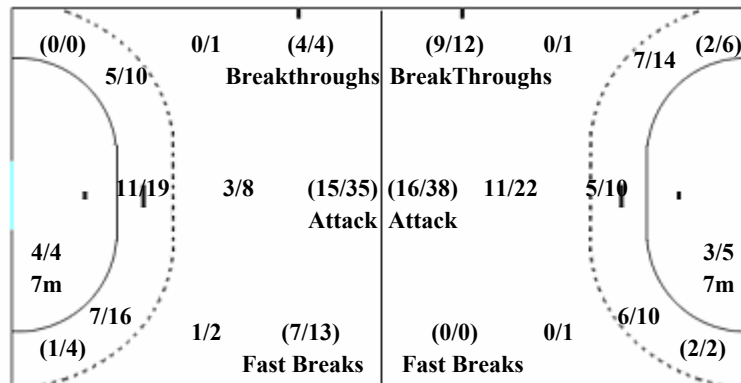

2006 Women's Youth World Championship

Palais des Sports Léopold-Drolet, Sherbrooke

August 19, 2006, 13:30

Team Statistics

FRA 31 - 32 KOR
(13 - 17) (18 - 15)

Match No: 32

Referees: Tomokazu Ikebuchi / Kiyoshi Hizaki

FRA

Team
Goals / Shots

2/2	1/2	4/5
6/7		7/13
3/5	2/3	6/8

8 - missed   7 - posts

Offence

Defence

Goalkeepers
Saves / Shots

4/9	1/3	4/7
2/3	1/1	2/3
2/13	0/3	2/8

12 MARCHAND,

16 DARLEUX,

4/9	1/3	4/7
2/3	1/1	2/3
2/13	0/3	2/8

Shot distribution Fast Breaks