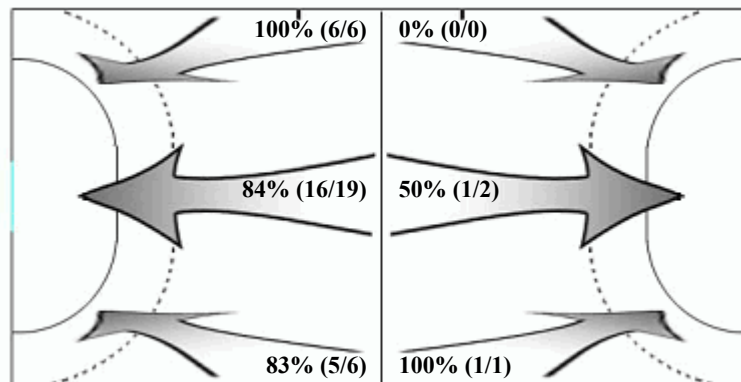

Shot distribution Fast Breaks

2006 Women's Youth World Championship

Page 4 of 6

Palais des Sports Léopold-Drolet, Sherbrooke

August 16, 2006, 21:00

Team Statistics

DEN 49 - 15 THA

(27 - 7) (22 - 8)