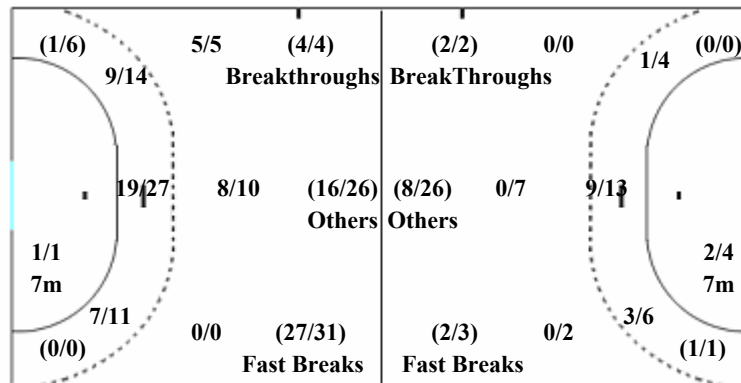

2006 Women's Youth World Championship

Team Statistics

DEN 49 - 15 THA
(27 - 7) (22 - 8)

Match No: 22

Referees: Malgorzata Golus-Szobelak / Monika Nowak

DEN

Team
Goals / Shots

5/5	1/1	8/9
3/4	1/4	9/12
7/7	4/4	11/12

2 - missed   8 - posts

Offence

Defence

Goalkeepers
Saves / Shots