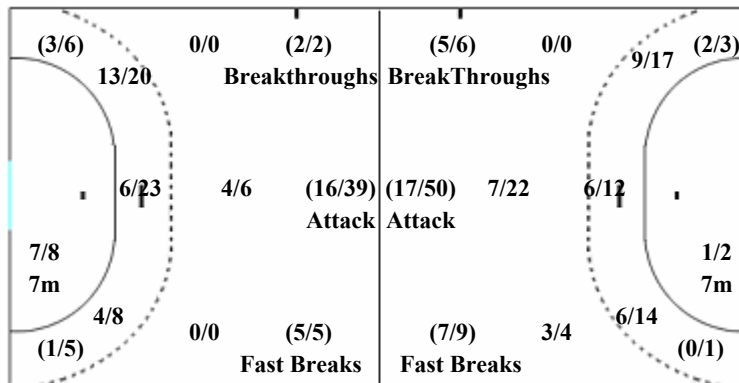

2006 Women's Youth World Championship

Palais des Sports Léopold-Drolet, Sherbrooke

August 19, 2006, 16:00

Team Statistics DEN 34 - 32 ROM (15 - 16) (13 - 12) (6-4)

Match No: 33

Referees: Eurico Nicolau / Ivan Cacador

DEN

Team
Goals / Shots

6/8		5/5
8/11	0/1	5/7
7/14	1/2	2/4

7 - missed   6 - posts

Offence

Defence

Goalkeepers
Saves / Shots