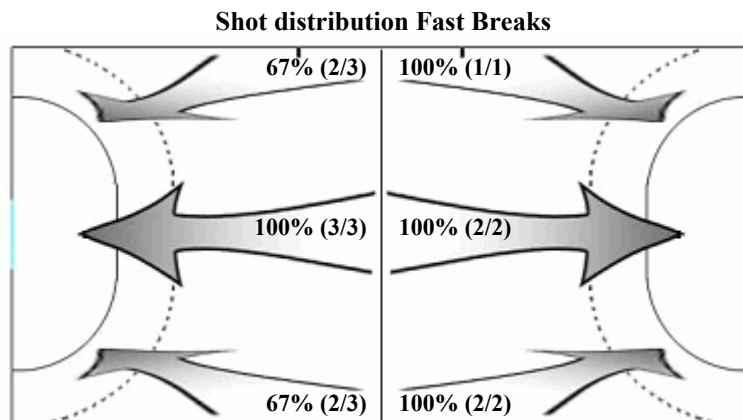

2006 Women's Youth World Championship

Palais des Sports Léopold-Drolet, Sherbrooke

August 19, 2006, 16:00

Team Statistics DEN 34 - 32 ROM (15 - 16) (13 - 12) (6-4)

Match No: 33

Referees: Eurico Nicolau / Ivan Cacador

ROM

Team Goals / Shots		
2/5	0/1	8/12
7/7	0/2	3/7
3/10	1/3	8/16

5 - missed   3 - posts

Goalkeepers Saves / Shots

1/7		0/5
2/10	1/1	2/7
6/13	1/2	1/3

1 SEITAN, LAURA

1/4		0/2
0/5		2/4
2/4	1/2	1/2

12 SINTAMAREAN,

0/3		0/3
2/5	1/1	0/3
4/9		0/1

16 POP, DANA