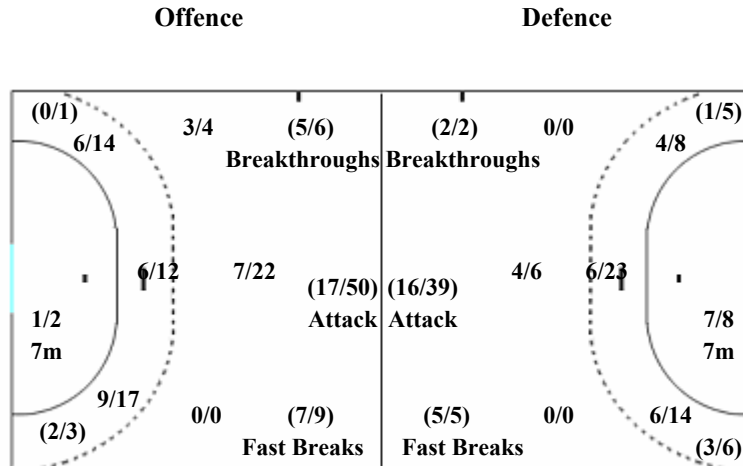

2006 Women's Youth World Championship

Palais des Sports Léopold-Drolet, Sherbrooke

August 19, 2006, 16:00

Team Statistics DEN 34 - 32 ROM (15 - 16) (13 - 12) (6-4)

Match No: 33

Referees: Eurico Nicolau / Ivan Cacador

ROM

Team Goals / Shots		
2/5	0/1	8/12
7/7	0/2	3/7
3/10	1/3	8/16

5 - missed   3 - posts

Goalkeepers Saves / Shots

1/7		0/5
2/10	1/1	2/7
6/13	1/2	1/3

1 SEITAN, LAURA

1/4		0/2
0/5		2/4
2/4	1/2	1/2

12 SINTAMAREAN,

0/3		0/3
2/5	1/1	0/3
4/9		0/1

16 POP, DANA