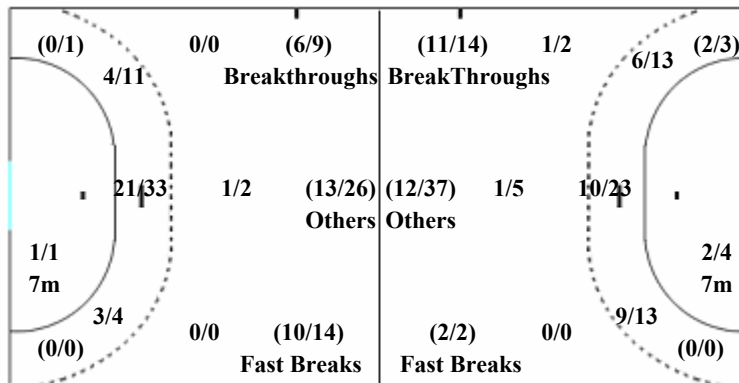

DEN

Team
Goals / Shots

4/4		7/9
3/5	0/3	7/10
4/5	1/1	4/5

5 - missed 4 - posts

Offence

Defence

Goalkeepers
Saves / Shots

1/6	0/1	1/2
5/9	2/2	5/10
4/14	3/3	3/6