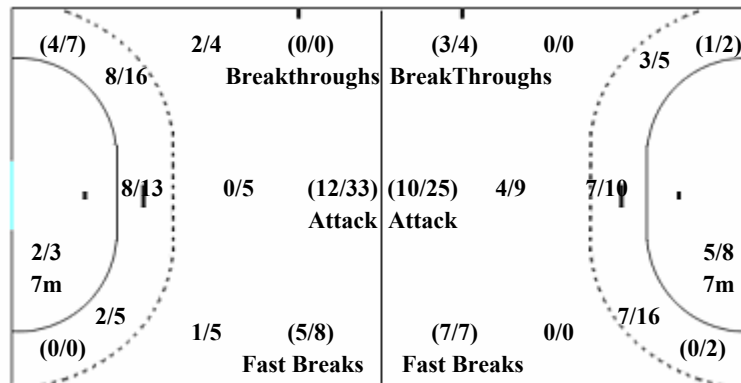

1/2	2/3	2/4
0/5	2/2	3/6
2/11	1/4	5/7

1 BISAILLON, JESSICA

1/2	2/3	2/4
0/5	2/2	3/6
2/11	1/4	5/7

19 BERGERON,

Shot distribution Fast Breaks

2006 Women's Youth World Championship

Page 4 of 6

Palais des Sports Léopold-Drolet, Sherbrooke