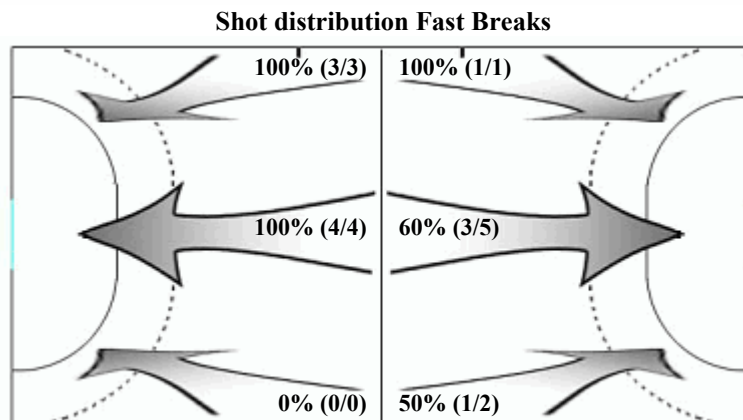

THA

Team Goals / Shots		
1/2	1/3	2/4
5/5	0/2	3/6
9/11	3/4	2/7

2 - missed 2 - posts

Goalkeepers Saves / Shots		
0/4	1/2	1/11
3/3		0/3
1/5	0/1	5/5

1 BUREERUK,

0/4	1/2	1/11
3/3		0/3
1/5	0/1	5/5

16 KRAMSUK,

LEGEND		ZONES DISTRIBUTION	
	Z1	Goals/shots	% Efficiency
	Z2	Z3 Zone 3	Z4 Zone 4
	Z3	7m 7 metres	FB Fast Break
	Z4	Att Attack	W Warnings
	Z5	DD Direct Disq.	EX Expulsions
	Z6	F Faults	St Steals
		Z1	Zone 1
		Z2	Zone 2
		Z5	Zone 5
		Z6	Zone 6
		BT	Breakthroughs
		Wing	Wing Shots
		2Min	2 minutes
		D	Disqualification
		S/S	Saves/shots
		As	Assists
		Bl	Blocked shots
		TP	Time played