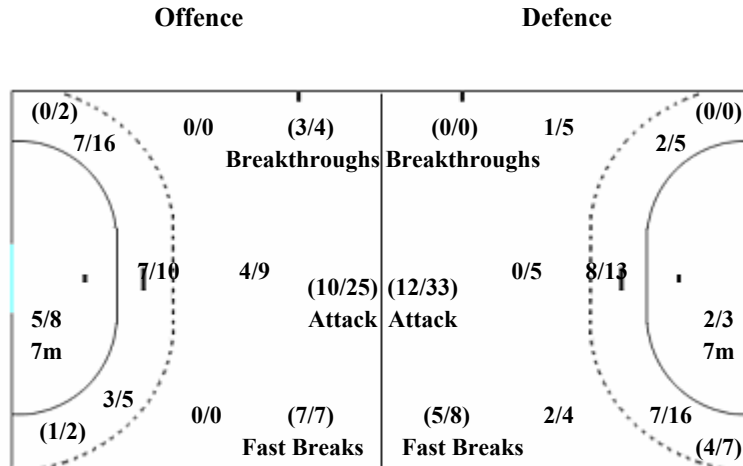

THA

Team Goals / Shots		
1/2	1/3	2/4
5/5	0/2	3/6
9/11	3/4	2/7

2 - missed 2 - posts

Goalkeepers Saves / Shots		
0/4	1/2	1/11
3/3		0/3
1/5	0/1	5/5

1 BUREERUK,

0/4	1/2	1/11
3/3		0/3
1/5	0/1	5/5

16 KRAMSUK,

LEGEND		ZONES DISTRIBUTION	
	Z1	Goals/shots	% Efficiency
	Z2	Z3 Zone 3	Z4 Zone 4
	Z3	7m 7 metres	FB Fast Break
	Z4	Att Attack	W Warnings
	Z5	DD Direct Disq.	EX Expulsions
	Z6	F Faults	St Steals
		Z1	Zone 1
		Z2	Zone 2
		Z5	Zone 5
		Z6	Zone 6
		BT	Breakthroughs
		Wing	Wing Shots
		2Min	2 minutes
		D	Disqualification
		S/S	Saves/shots
		As	Assists
		Bl	Blocked shots
		TP	Time played