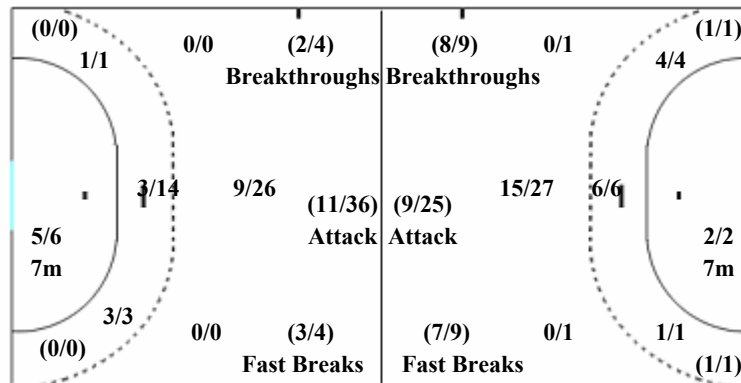

2006 Women's Youth World Championship

Palais des Sports Léopold-Drolet, Sherbrooke

August 18, 2006, 17:00

Team Statistics

BRA 28 - 21 TUN
(12 - 8) (16 - 13)

Match No: 27

Referees: Edyta Bochniarz / Agnieszka Oleskov

TUN

Team
Goals / Shots

1/3	1/5	
7/10	1/4	0/4
7/9	0/3	4/4

4 - missed   4 - posts

Offence

Defence

Goalkeepers
Saves / Shots

0/0		0/1
1/6	2/2	2/3
2/14	0/1	2/10

1 JAOUADI, AHAR

0/2		
		0/1

12 AJROUD, INES

16 TERED, RAHMA

		0/1
1/6	2/2	2/3
2/14	0/1	2/10