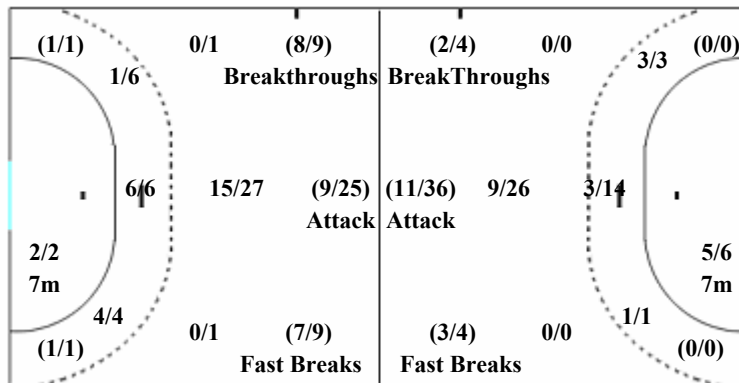

2006 Women's Youth World Championship

Team Statistics

BRA 28 - 21 TUN
(12 - 8) (16 - 13)

Match No: 27

Referees: Edyta Bochniarz / Agnieszka Oleskov

BRA

Team
Goals / Shots

0/1		1/1
5/6	0/2	1/3
12/14	1/1	8/10

4 - missed   5 - posts

Offence