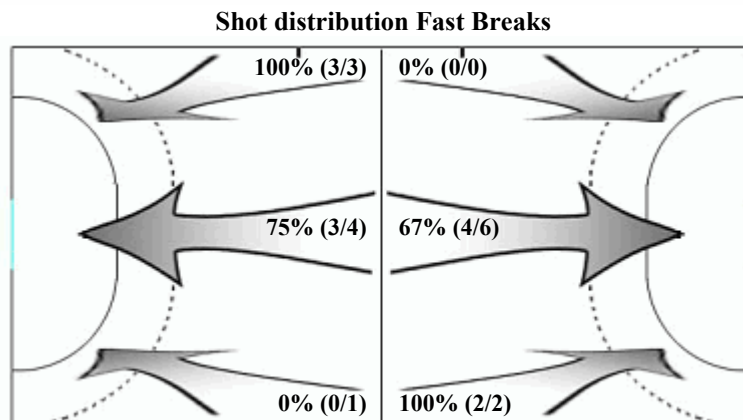

6 - missed 6 - posts

Goalkeepers Saves / Shots		
1/4		1/3
3/11	2/2	0/1
1/11	3/3	3/9

1 PANDZIC, AMRA

2/ 5	1/ 1	
0/ 4		0/ 1

16 COLIC, ROMANA

1/ 4		1/ 3
1/ 6	1/ 1	0/ 1
1/ 7	3/ 3	3/ 8

LEGEND

Z1 + Z2 + Z3 = 6m area
Z4 + Z5 + Z6 = 9m area

G/T	Goals/shots	%	Efficiency	Z1	Zone 1	Z2	Zone 2
Z3	Zone 3	Z4	Zone 4	Z5	Zone 5	Z6	Zone 6
7m	7 metres	FB	Fast Break	BT	Breakthroughs	Wing	Wing Shots
Att	Attack	W	Warnings	2Min	2 minutes	D	Disqualification
DD	Direct Disq.	EX	Expulsions	S/S	Saves/shots	As	Assists
F	Faults	St	Steals	Bl	Blocked shots	TP	Time played