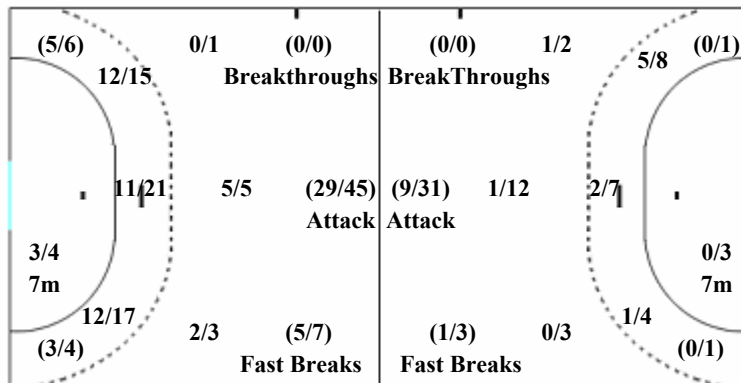

2006 Women's Youth World Championship

Team Statistics

BRA 45 - 10 CAN
(20 - 5) (25 - 5)

Match No: 34

Referees: Carlos Marina / Dario Minore

BRA

Team
Goals / Shots

10/11	0/1	2/2
9/14	3/5	4/5
7/7	3/4	7/9

5 - missed   3 - posts

Offence