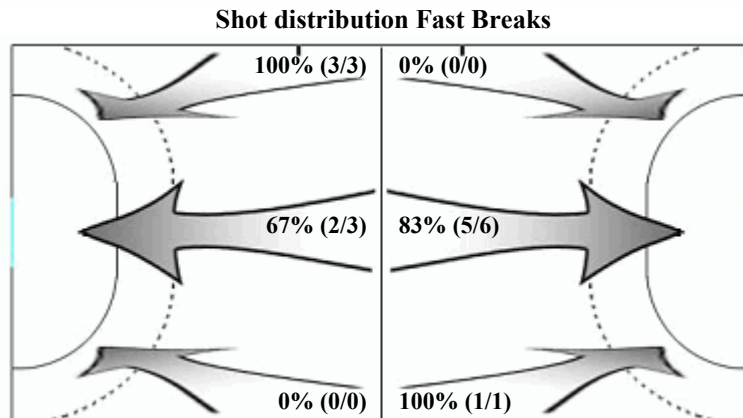

LEGEND		ZONES DISTRIBUTION	
Z3	Zone 3	Z1	Zone 1
Z6	Zone 6	Z2	Zone 2
Z5	Zone 5	Z3	Zone 3
Z4	Zone 4	Z4	Zone 4
Z2	Zone 2	Z5	Zone 5
Z1	Zone 1	Z6	Zone 6

Z1 + Z2 + Z3 = 6m area
Z4 + Z5 + Z6 = 9m area

G/T	Goals/shots	%	Efficiency	Z1	Zone 1	Z2	Zone 2
Z3	Zone 3	Z4	Zone 4	Z5	Zone 5	Z6	Zone 6
7m	7 metres	FB	Fast Break	BT	Breakthroughs	Wing	Wing Shots
Others	Others	W	Warnings	2Min	2 minutes	D	Disqualification
DD	Direct Disq.	EX	Expulsions	S/S	Saves/shots	As	Assists
F	Faults	St	Steals	Bl	Blocked shots	TP	Time played