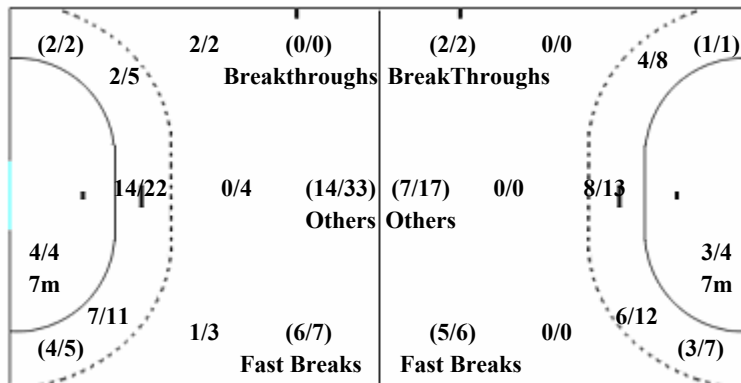

Team
Goals / Shots

10/14	2/2	4/4
4/6		2/3
3/8	2/3	3/6

3 - missed 2 - posts

Offence

Defence

Goalkeepers
Saves / Shots

1/3	0/1	2/3
0/1	1/1	1/3
1/8	2/3	2/8

1 CERNA, MARIELA