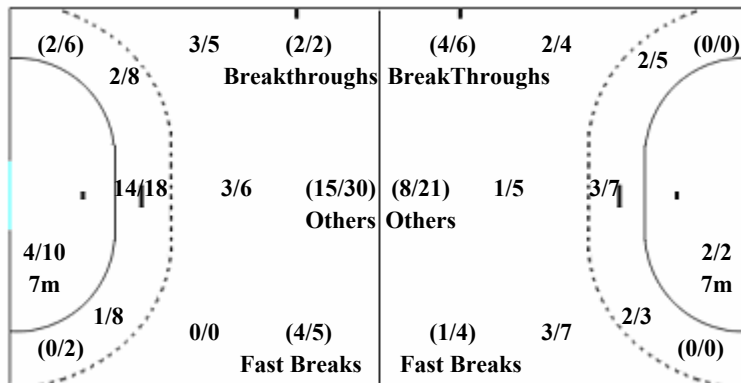

2006 Women's Youth World Championship

Team Statistics

ARG 27 - 15 CAN
(15 - 9) (12 - 6)

Match No: 25

Referees: Malgorzata Golus-Szubelak / Monika Nowak

ARG

Team
Goals / Shots

6/9	0/2	4/6
1/2	0/4	2/3
6/11	1/2	7/7

5 - missed   4 - posts

Offence