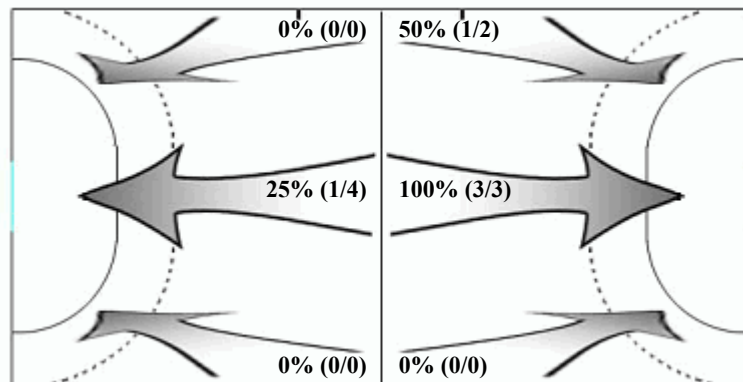

Shot distribution Fast Breaks