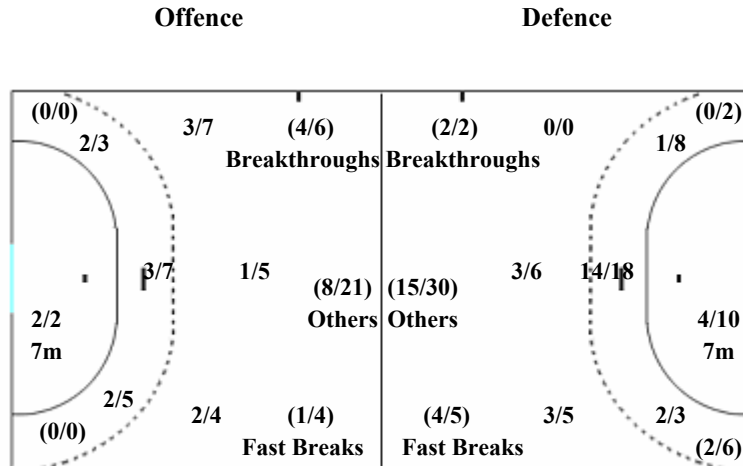

## Team Statistics ARG 27 - 15 CAN (15 - 9) (12 - 6)

Match No: 25

Referees: Malgorzata Golus-Szubelak / Monika Nowak

CAN

Team Goals / Shots		
3/5	0/1	4/6
1/3		1/1
2/3		4/7

5 - missed    2 - posts

Goalkeepers Saves / Shots		
4/10	2/2	0/4
1/2	4/4	1/3
5/11	1/2	0/7