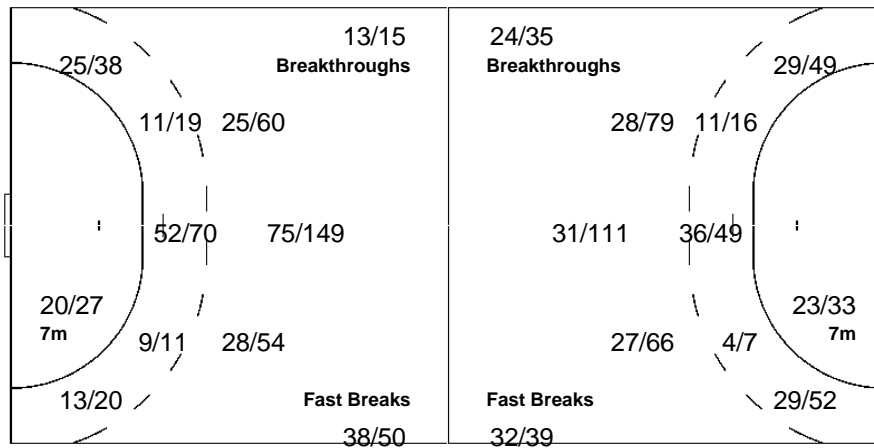

Offence

Defence

Goalkeepers

Saves / Shots

13/46	14/23	5/35
22/34	11/14	23/49
25/97	4/28	24/89

1 SZMAL S

12/36	13/20	5/25
18/25	6/9	18/40
20/80	4/22	22/68

16 WEINER A

1/10	1/3	0/10
4/9	5/5	5/9
5/17	0/6	2/21

LEGEND

G/S Goals / Shots	% Efficiency	6m 6-metre Shots	7m 7-metre Shots	9m 9-metre Shots
S/S Saves / Shots	Wing Wing Shots	FB Fast Breaks	BT Breakthroughs	EX Exclusions
AS Assists	TF Technical Faults	ST Steals	BS Blocked Shots	TP Time Played
YC Yellow Cards	RC Red Cards	n/a not applicable	PR Placement	MP Matches Played
PR Preliminary Round	QF Quarterfinal	SF Semifinal	GM Gold Medal Match	
2Min 2 Minute Suspensions