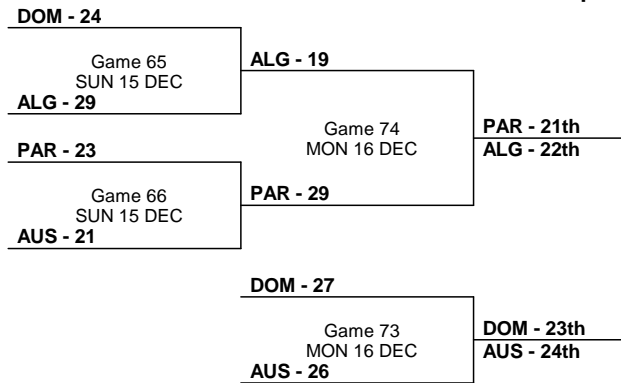

Team	BRA	SRB	DEN	JPN	CHN	ALG
BRA		25 - 23	23 - 18	24 - 20	34 - 21	36 - 20
SRB	23 - 25		23 - 22	28 - 26	32 - 18	34 - 14
DEN	18 - 23	22 - 23		29 - 25	44 - 21	38 - 20
JPN	20 - 24	26 - 28	25 - 29		33 - 27	32 - 23
CHN	21 - 34	18 - 32	21 - 44	27 - 33		27 - 25
ALG	20 - 36	14 - 34	20 - 38	23 - 32	25 - 27	

Classification

Date	Start Time	Teams	Phase	Match No.	Result
15 DEC	13:15	DOM - ALG	Placement Round (21-24)	65	24 - 29
	15:30	PAR - AUS	Placement Round (21-24)	66	23 - 21
	17:30	GER - ANG	Eighth Final	63	29 - 21
	17:45	COD - CHN	Placement Round (17-20)	67	22 - 23
	18:00	FRA - JPN	Eighth Final	62	27 - 19
	20:00	ARG - TUN	Placement Round (17-20)	68	21 - 27
	20:15	POL - ROU	Eighth Final	64	31 - 29
	20:45	DEN - MNE	Eighth Final	61	22 - 21
16 DEC	13:15	DOM - AUS	Placement Match 23/24	73	27 - 26
	15:30	ALG - PAR	Placement Match 21/22	74	19 - 29
	17:30	HUN - ESP	Eighth Final	71	28 - 21
	17:45	COD - ARG	Placement Match 19/20	75	19 - 31
	18:00	BRA - NED	Eighth Final	69	29 - 23
	20:00	CHN - TUN	Placement Match 17/18	76	23 - 28
	20:15	NOR - CZE	Eighth Final	72	31 - 21
	20:45	KOR - SRB	Eighth Final	70	27 - 28
18 DEC	17:30	BRA - HUN	Quarter Final	77	33 - 31
	17:30	POL - FRA	Quarter Final	79	22 - 21
	20:15	SRB - NOR	Quarter Final	78	28 - 25
	20:15	DEN - GER	Quarter Final	80	31 - 28
20 DEC	18:00	POL - SRB	Semi Final	82	18 - 24
	20:45	BRA - DEN	Semi Final	81	27 - 21
22 DEC	14:30	DEN - POL	Bronze Medal Match	83	30 - 26
	17:15	BRA - SRB	Final	84	22 - 20

XXI Women's World Championship 2013

Serbia

Tournament Summary

President's Cup 17th/20th Place

President's Cup 21th/24th Place

LEGEND							
Diff	Goal Difference	GA	Goals Against	GF	Goals For	L	Lost
Pts	Points	T	Ties	W	Won	MP	Matches Played