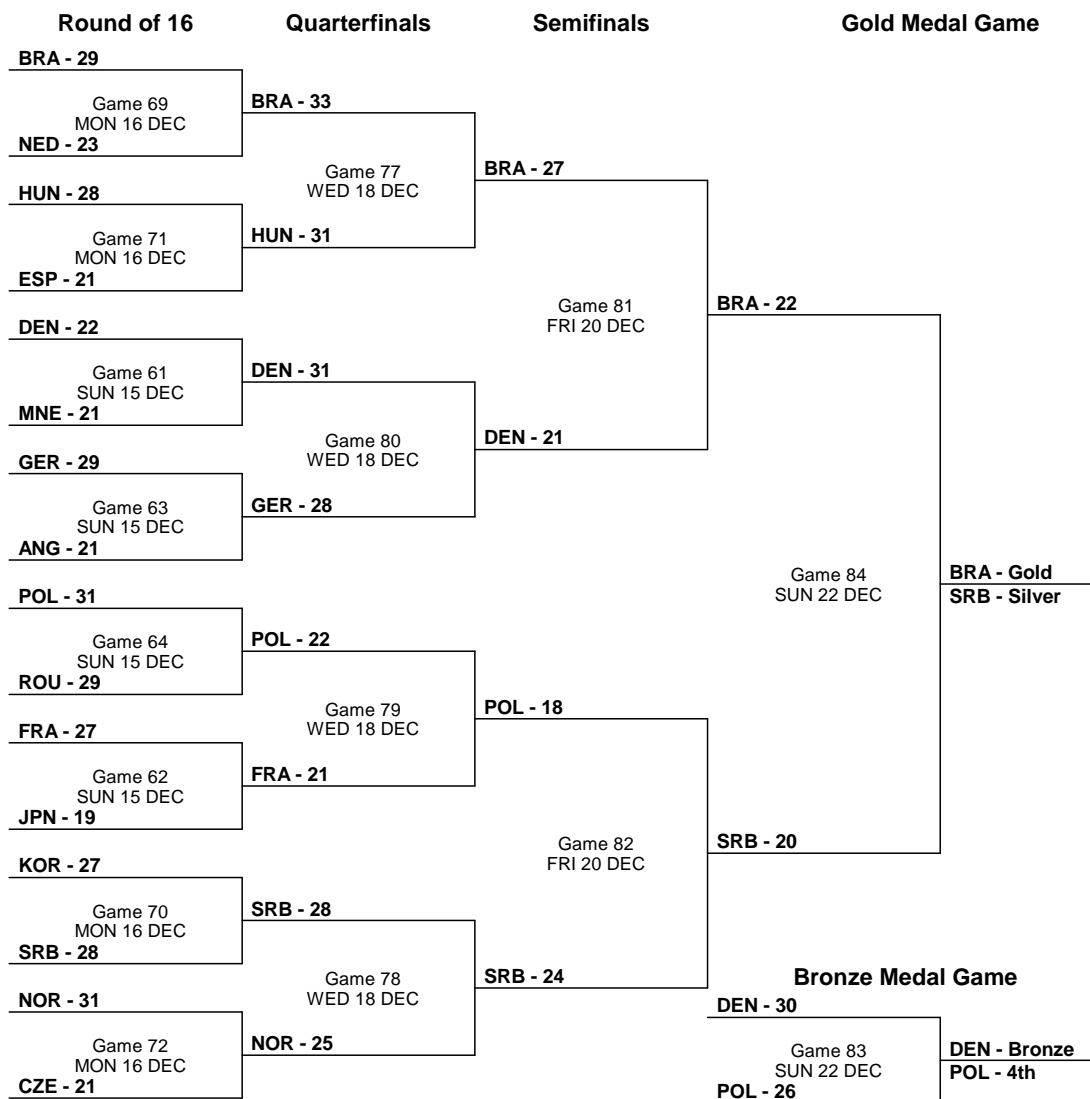

XXI Women's World Championship 2013 Serbia

Tournament Summary

Final Standings		
Medal	Rank	Team
Gold	1	BRA
Silver	2	SRB
Bronze	3	DEN
	4	POL
	5	NOR
	6	FRA
	7	GER
	8	HUN
	9	ESP
	10	ROU
	11	MNE
	12	KOR
	13	NED
	14	JPN
	15	CZE
	16	ANG
	17	TUN
	18	CHN
	19	ARG
	20	COD
	21	PAR
	22	ALG
	23	DOM
	24	AUS