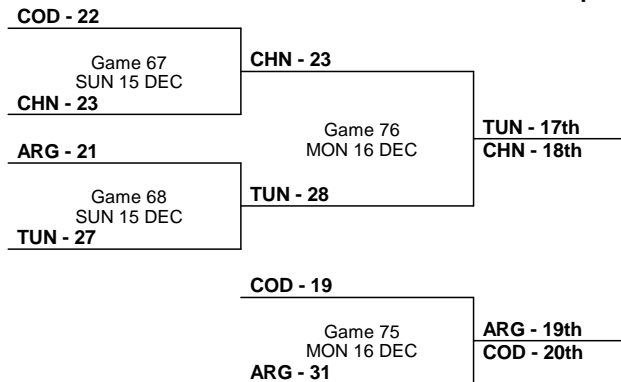

Classification

Date	Start Time	Teams	Phase	Match No.	Result
15 DEC	13:15	DOM - ALG	Placement Round (21-24)	65	24 - 29
	15:30	PAR - AUS	Placement Round (21-24)	66	23 - 21
	17:30	GER - ANG	Eighth Final	63	29 - 21
	17:45	COD - CHN	Placement Round (17-20)	67	22 - 23
	18:00	FRA - JPN	Eighth Final	62	27 - 19
	20:00	ARG - TUN	Placement Round (17-20)	68	21 - 27
	20:15	POL - ROU	Eighth Final	64	31 - 29
	20:45	DEN - MNE	Eighth Final	61	22 - 21
16 DEC	13:15	DOM - AUS	Placement Match 23/24	73	27 - 26
	15:30	ALG - PAR	Placement Match 21/22	74	19 - 29
	17:30	HUN - ESP	Eighth Final	71	28 - 21
	17:45	COD - ARG	Placement Match 19/20	75	19 - 31
	18:00	BRA - NED	Eighth Final	69	29 - 23
	20:00	CHN - TUN	Placement Match 17/18	76	23 - 28
	20:15	NOR - CZE	Eighth Final	72	31 - 21
	20:45	KOR - SRB	Eighth Final	70	27 - 28
18 DEC	17:30	BRA - HUN	Quarter Final	77	33 - 31
	17:30	POL - FRA	Quarter Final	79	22 - 21
	20:15	SRB - NOR	Quarter Final	78	28 - 25
	20:15	DEN - GER	Quarter Final	80	31 - 28
20 DEC	18:00	POL - SRB	Semi Final	82	18 - 24
	20:45	BRA - DEN	Semi Final	81	27 - 21
22 DEC	14:30	DEN - POL	Bronze Medal Match	83	30 - 26
	17:15	BRA - SRB	Final	84	22 - 20

XXI Women's World Championship 2013 Serbia

Tournament Summary

Final Standings		
Medal	Rank	Team
Gold	1	BRA
Silver	2	SRB
Bronze	3	DEN
	4	POL
	5	NOR
	6	FRA
	7	GER
	8	HUN
	9	ESP
	10	ROU
	11	MNE
	12	KOR
	13	NED
	14	JPN
	15	CZE
	16	ANG
	17	TUN
	18	CHN
	19	ARG
	20	COD
	21	PAR
	22	ALG
	23	DOM
	24	AUS

XXI Women's World Championship 2013

Serbia

Tournament Summary

President's Cup 17th/20th Place

President's Cup 21th/24th Place

LEGEND							
Diff	Goal Difference	GA	Goals Against	GF	Goals For	L	Lost
Pts	Points	T	Ties	W	Won	MP	Matches Played